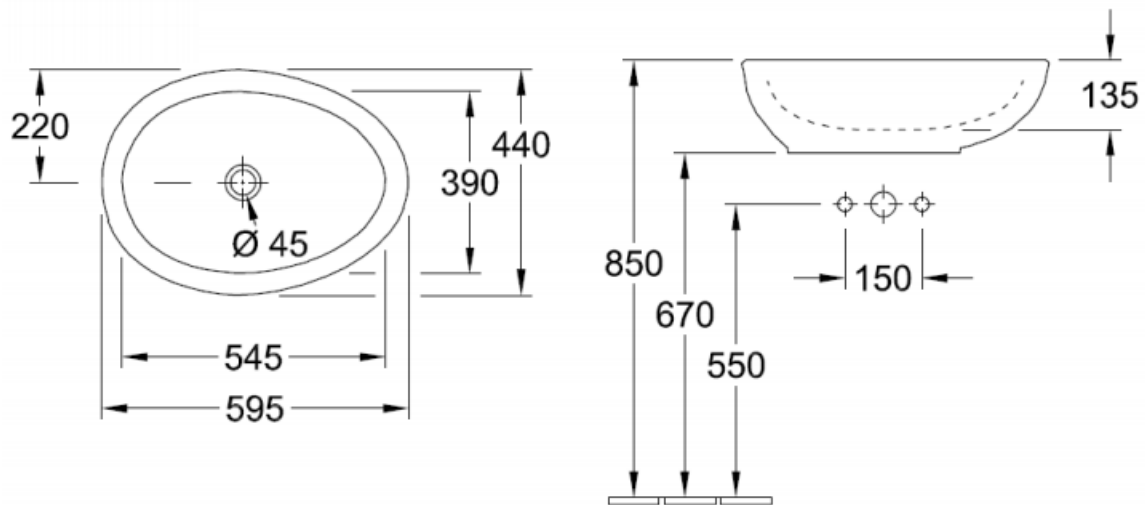

VILLEROY & BOCH

AVEO NEW GENERATION

SURFACE-MOUNTED WASHBASIN

PATERSON

NEW ZEALAND 1955

COLOURS

White Alpin CeramicPlus	413260R1	4051202176709
Star White CeramicPlus	413260R2	4051202176716

BRAND / MODEL	Villeroy & Boch Aveo New Generation – Surface-Mounted Washbasin
CODE	4132 60 R1
FINISHES/COLOUR	Colour: White ; Sanitary Porcelain
DESCRIPTION	CeramicPlus, incl. extended ball rod for pop-up waste, incl. template, incl. fastening set. Furniture programme Aveo New Generation, Furniture programme LEGATO to match
DIMENSIONS	595 x 440mm
WEIGHT	13.2kg
TAP FITTING/ TAP HOLE REMARK	For wall-mounted washbasin mixers or tall pillar tap fittings, without tap hole area
OVERFLOW REMARK	With overflow
WARRANTY	5 Years*