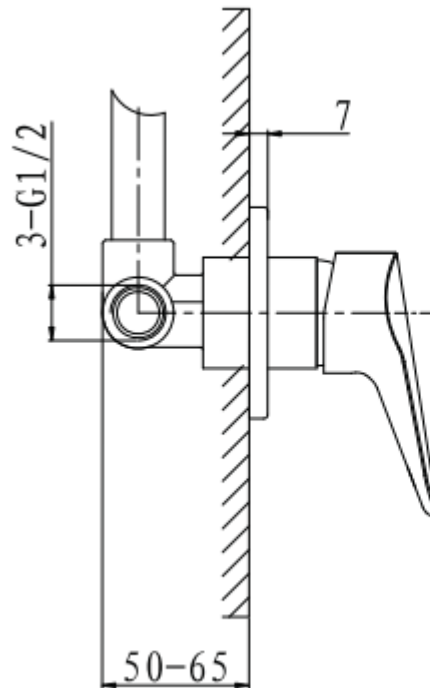

**ILIFE**

**RODEL**

**SHOWER MIXER & VALVE**

**PATERSON**

NEW ZEALAND 1955

<b>BRAND / MODEL</b>	iLife Rodel – Shower Mixer and Valve
<b>CODE</b>	28 4700C
<b>SPECIFICATIONS</b>	Ceramic Cartridge
<b>WARRANTY</b>	6 Years*