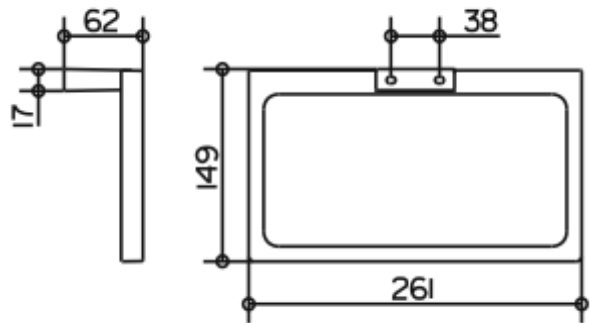

Product Specification Sheet

Brand:	KEUCO
EDITION:	Edition 11
Country of Origin:	Germany
Model:	11121 010000
Finishes/Colour:	Chrome
Location:	
Description:	Towel Ring

KEUCO Asia Pacific Office:

Address : 1, Tanglin Road, #04-10, Orchard Parade Hotel, Singapore 247905
Tel : +65 67345593 Fax : +656734 5597 Email : keuco@singnet.com.sg