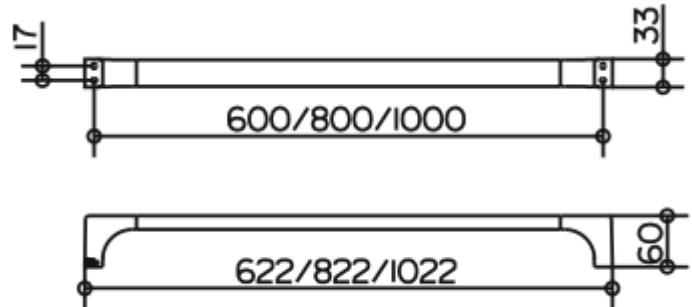

Product Specification Sheet

Brand:	KEUCO
EDITION:	Edition 11
Country of Origin:	Germany
Model:	11101 010600 / 010800 / 011000
Finishes/Colour:	Chrome
Location:	
Description:	Towel Rail 600mm / 800mm / 1000mm