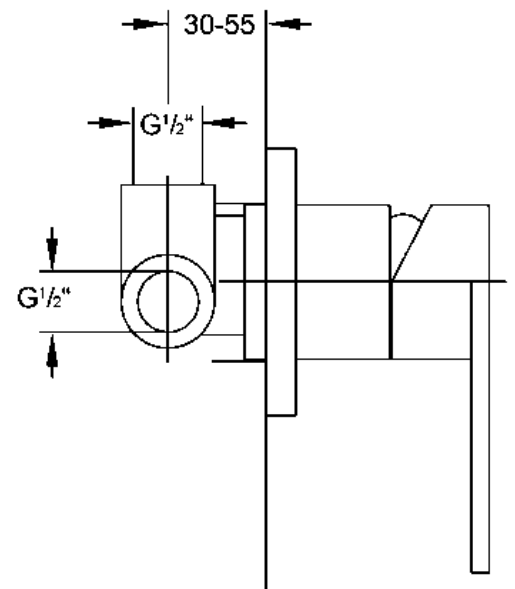

STEINBERG

TRIPLE ONE

SHOWER MIXER (ROUND)

PATERSON

NEW ZEALAND 1955

BRAND / MODEL	Steinberg Triple One – Shower Mixer (Round)
CODE	111-2250
FINISH	Chrome Plated
WARRANTY	5 Year Warranty against manufacturing defects