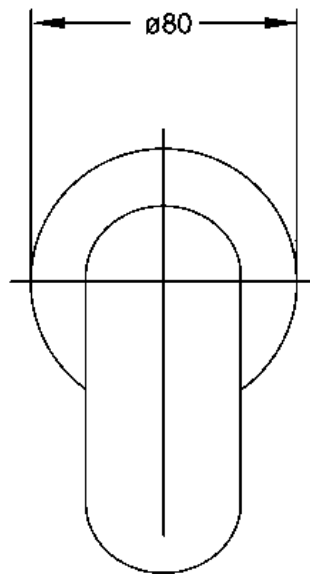

STEINBERG

TRIPLE ONE

SHOWER MIXER (ROUND)

PATERSON

NEW ZEALAND 1955

BRAND / MODEL	Steinberg Triple One – Shower Mixer (Round)
CODE	111-2250
FINISH	Chrome Plated
WARRANTY	5 Year Warranty against manufacturing defects