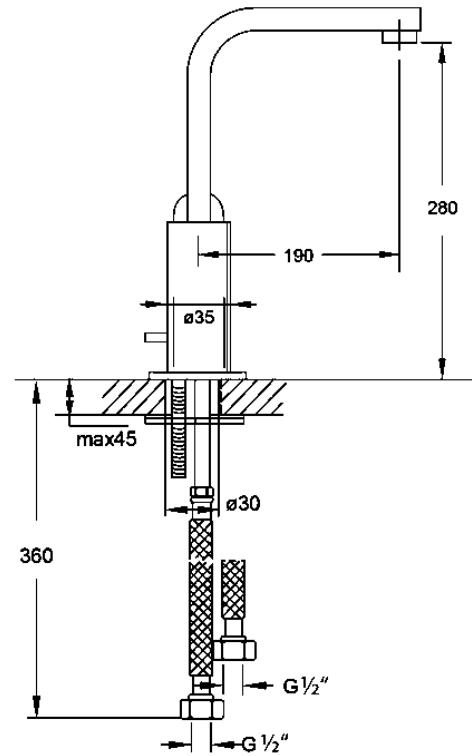

STEINBERG

TRIPLE ONE

CHROME PLATED KITCHEN MIXER

PATERSON

NEW ZEALAND 1955

BRAND / MODEL	Steinberg Triple One – Chrome Plated Kitchen Mixer
CODE	111-1400
WARRANTY	Backed by the Steinberg 10/5 warranty
WELS RATING	1 Star – 13 Litres per minute