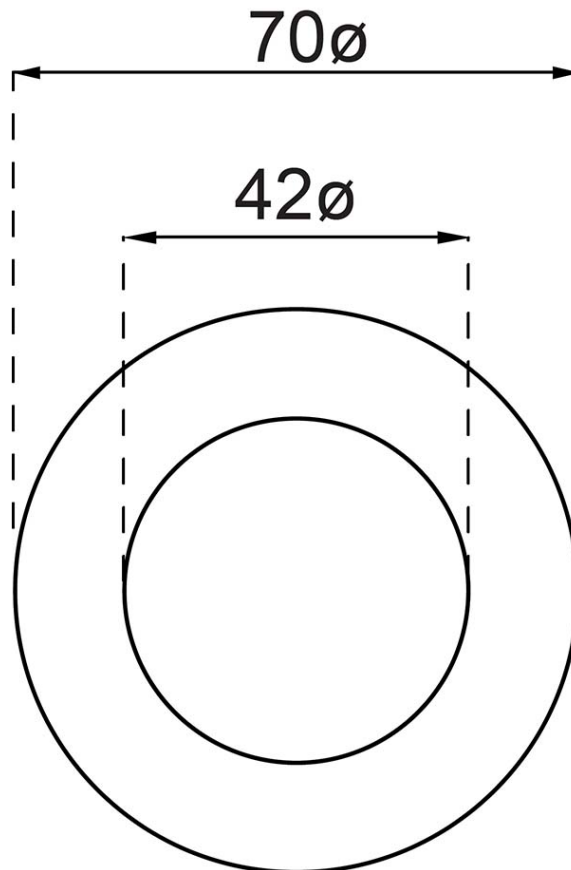

Luxe Shower Mixer Trim

Brushed Gold

Product Image

Product Details

Code:	6837585B
Brand:	Villeroy & Boch
Range:	Luxe
Warranty:	15 Years*
WELS:	N/A

Additional Features

<p>Required Product ColourChoice 7413300</p> <p>Recommended Products</p>
--

<p>Additional Notes</p> <ul style="list-style-type: none"> • 35mm Ceramic Cartridge • Compact 70mm Plate <p>Installation Instructions * ONLY USE COLOURCHOICE BODY 7413300</p>
--

Technical Specification