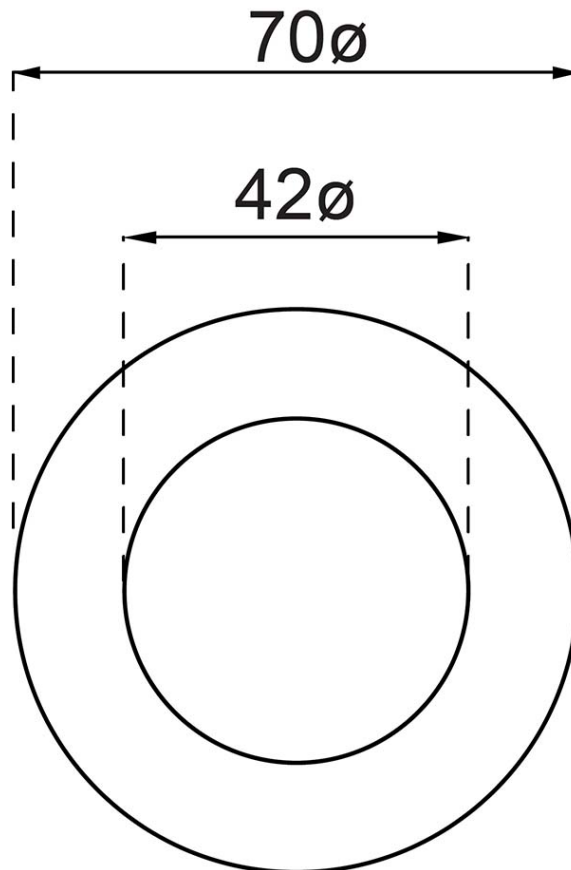

Luxe Shower Mixer Trim

Brushed Nickel

Product Image

Product Details

Code:	6837580B
Brand:	Villeroy & Boch
Range:	Luxe
Warranty:	15 Years*
WELS:	N/A

Additional Features

Required Product

ColourChoice 7413300

Recommended Products

Additional Notes

- 35mm Ceramic Cartridge
- Compact 70mm Plate

Installation Instructions

* ONLY USE COLOURCHOICE BODY 7413300

Technical Specification

Note: All dimensions are in millimetres and are subject to normal manufacturing variations. It is recommended to use the physical product measurements for cut-outs and rough-ins as the technical details shown may differ from the actual product. Use acetic cured silicone sealant. Do not use epoxy type adhesives. Clean with damp cloth. Do not use abrasive cleaners, liquids or pastes.