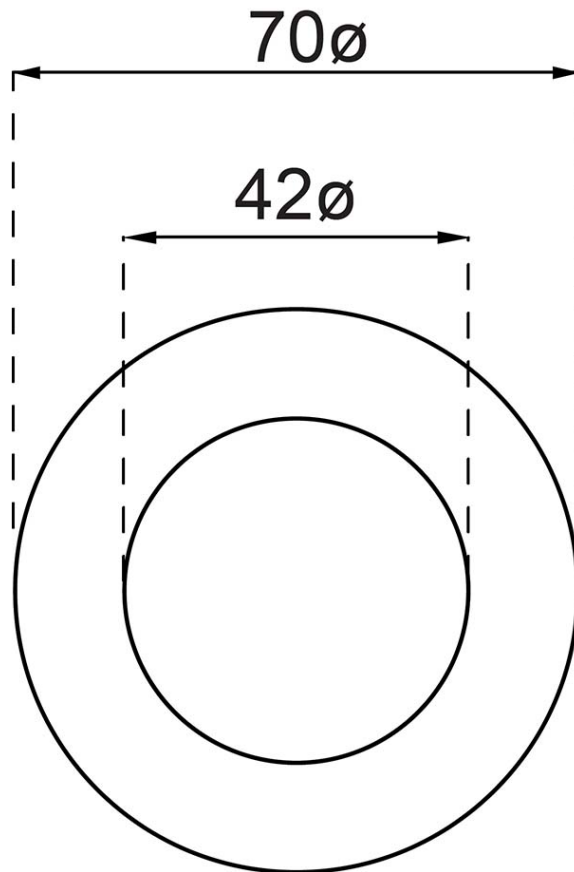

Luxx Shower Mixer Trim

Product Image **Product Details**

Code: 6837561B
Brand: Villeroy & Boch
Range: Luxx
Warranty: 15 Years*
WELS: N/A

Additional Features **Technical Specification**

Required Product
 ColourChoice 7413300

Recommended Products

Additional Notes

- 35mm Ceramic Cartridge
- Compact 70mm Plate

Installation Instructions
 * ONLY USE COLOURCHOICE BODY 7413300

Note: All dimensions are in millimetres and are subject to normal manufacturing variations. It is recommended to use the physical product measurements for cut-outs and rough-ins as the technical details shown may differ from the actual product. Use acetic cured silicone sealant. Do not use epoxy type adhesives. Clean with damp cloth. Do not use abrasive cleaners, liquids or pastes.