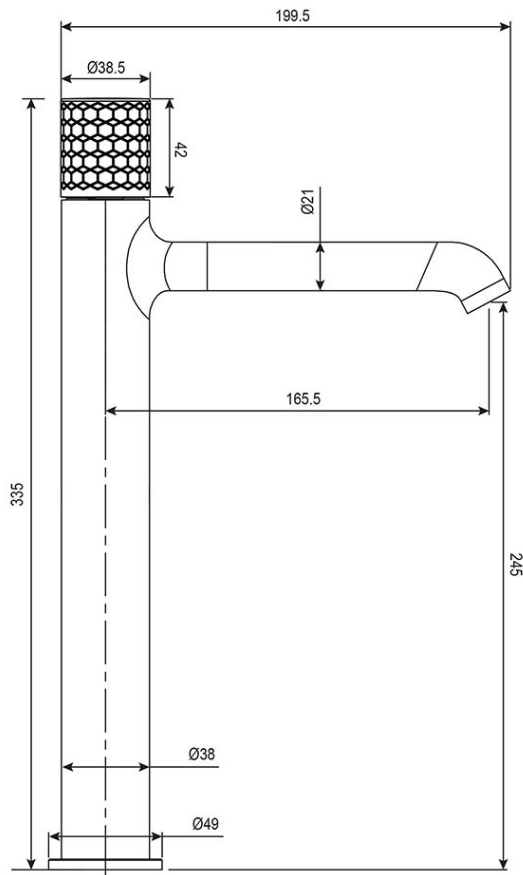

# Luxx Vessel Basin Mixer

Brushed Gold

**Product Image**

**Product Details**

**Code:** 6836585B  
**Brand:** Villeroy & Boch  
**Range:** Luxx  
**Warranty:** 15 Years\*  
**WELS:** 5 Star 5.5 LPM, Reg #: T44763

**Additional Features**

**Technical Specification**

**Required Product**

**Recommended Products**

**Additional Notes**

- Lead Free
- 25mm Ceramic Cartridge

*Note: All dimensions are in millimetres and are subject to normal manufacturing variations. It is recommended to use the physical product measurements for cut-outs and rough-ins as the technical details shown may differ from the actual product. Use acetic cured silicone sealant. Do not use epoxy type adhesives. Clean with damp cloth. Do not use abrasive cleaners, liquids or pastes.*