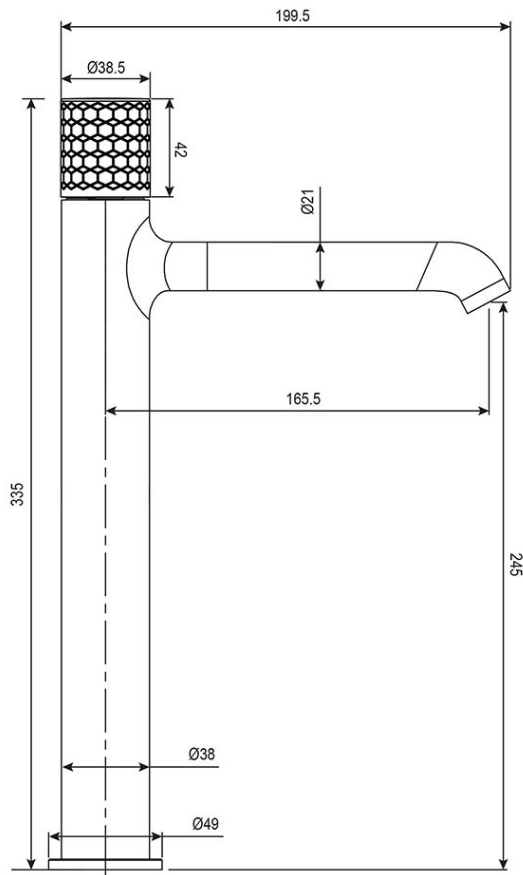

# Luxx Vessel Basin Mixer

Brushed Nickel

**Product Image**

**Product Details**

**Code:** 6836580B  
**Brand:** Villeroy & Boch  
**Range:** Luxx  
**Warranty:** 15 Years\*  
**WELS:** 5 Star 5.5 LPM, Reg #: T44763

**Additional Features**

**Technical Specification**

**Required Product**

**Recommended Products**

**Additional Notes**

- Lead Free
- 25mm Ceramic Cartridge

*Note: All dimensions are in millimetres and are subject to normal manufacturing variations. It is recommended to use the physical product measurements for cut-outs and rough-ins as the technical details shown may differ from the actual product. Use acetic cured silicone sealant. Do not use epoxy type adhesives. Clean with damp cloth. Do not use abrasive cleaners, liquids or pastes.*