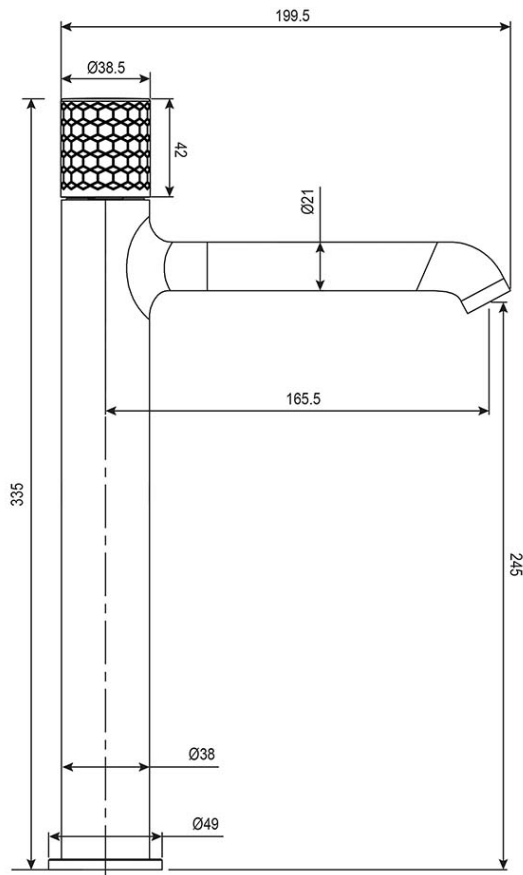

Technical Specification

Note: All dimensions are in millimetres and are subject to normal manufacturing variations. It is recommended to use the physical product measurements for cut-outs and rough-ins as the technical details shown may differ from the actual product. Use acetic cured silicone sealant. Do not use epoxy type adhesives. Clean with damp cloth. Do not use abrasive cleaners, liquids or pastes.