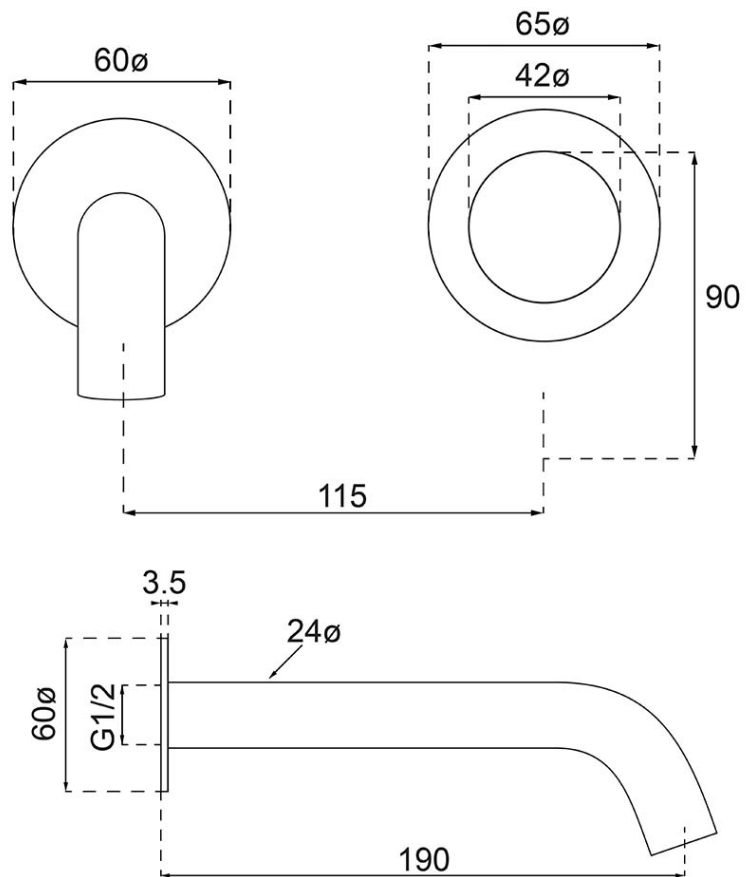

Luxe Wall Mounted Basin/Bath Trim

Brushed Gold

Product Image

Product Details

Code: 6834585B
Brand: Villeroy & Boch
Range: Luxe
Warranty: 15 Years*
WELS: 5 Star 5.5 LPM, Reg #: T44765

Additional Features

Required Product
 ColourChoice 8733500

Recommended Products

Additional Notes

- Lead Free
- 115mm Centres
- 35mm Ceramic Cartridge
- Spout Can Be Positioned On The Left Hand Side Of The Mixer Only
- Use as a Bath Mixer By Changing To The Full Flow Aerator Provided In The Box

Installation Instructions
 * ONLY USE COLOURCHOICE BODY 8733500

Technical Specification

Note: All dimensions are in millimetres and are subject to normal manufacturing variations. It is recommended to use the physical product measurements for cut-outs and rough-ins as the technical details shown may differ from the actual product. Use acetic cured silicone sealant. Do not use epoxy type adhesives. Clean with damp cloth. Do not use abrasive cleaners, liquids or pastes.