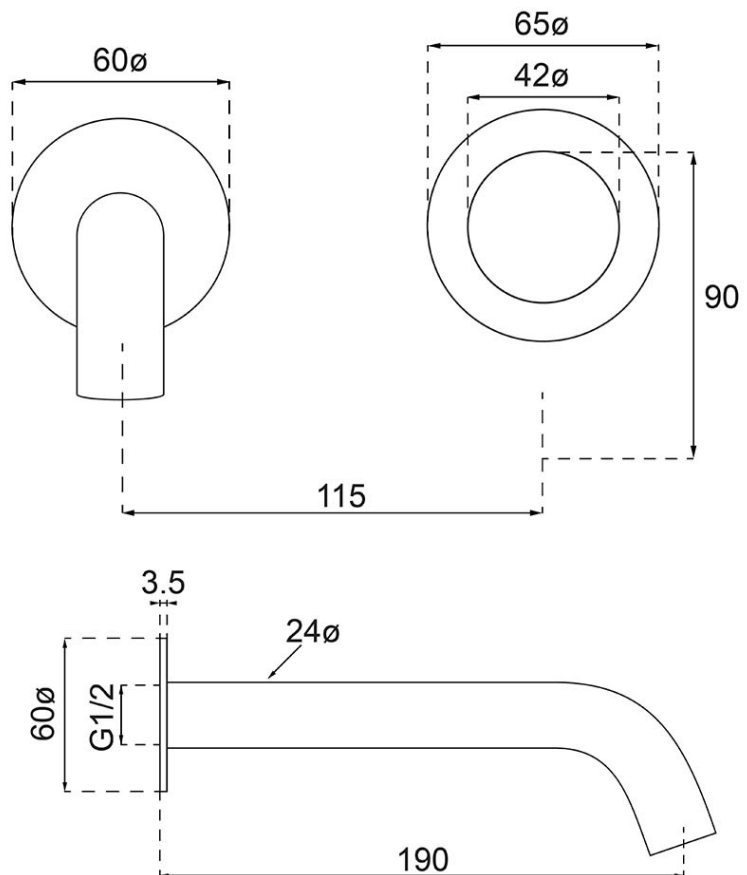

Luxe Wall Mounted Basin/Bath Trim

Brushed Nickel

Product Image

Product Details

Code: 6834580B
Brand: Villeroy & Boch
Range: Luxe
Warranty: 15 Years*
WELS: 5 Star 5.5 LPM, Reg #: T44765

Additional Features

Required Product
 ColourChoice 8733500

Recommended Products

Additional Notes

- Lead Free
- 115mm Centres
- 35mm Ceramic Cartridge
- Spout Can Be Positioned On The Left Hand Side Of The Mixer Only
- Use as a Bath Mixer By Changing To The Full Flow Aerator Provided In The Box

Installation Instructions
 * ONLY USE COLOURCHOICE BODY 8733500

Technical Specification

Note: All dimensions are in millimetres and are subject to normal manufacturing variations. It is recommended to use the physical product measurements for cut-outs and rough-ins as the technical details shown may differ from the actual product. Use acetic cured silicone sealant. Do not use epoxy type adhesives. Clean with damp cloth. Do not use abrasive cleaners, liquids or pastes.