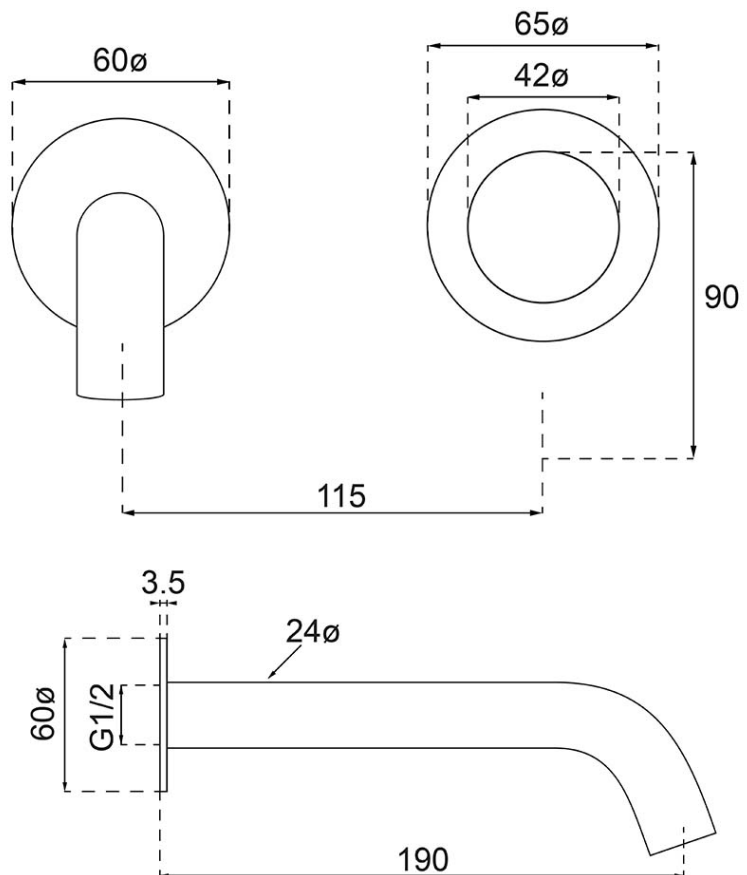

Luxx Wall Mounted Basin/Bath Trim

Product Image

Product Details

Code: 6834561B
Brand: Villeroy & Boch
Range: Luxx
Warranty: 15 Years*
WELS: 5 Star 5.5 LPM, Reg #: T44765

Additional Features

Required Product
 ColourChoice 8733500

Recommended Products

Additional Notes

- Lead Free
- 115mm Centres
- 35mm Ceramic Cartridge
- Spout Can Be Positioned On The Left Hand Side Of The Mixer Only
- Use as a Bath Mixer By Changing To The Full Flow Aerator Provided In The Box

Installation Instructions
 * ONLY USE COLOURCHOICE BODY 8733500

Technical Specification

Note: All dimensions are in millimetres and are subject to normal manufacturing variations. It is recommended to use the physical product measurements for cut-outs and rough-ins as the technical details shown may differ from the actual product. Use acetic cured silicone sealant. Do not use epoxy type adhesives. Clean with damp cloth. Do not use abrasive cleaners, liquids or pastes.