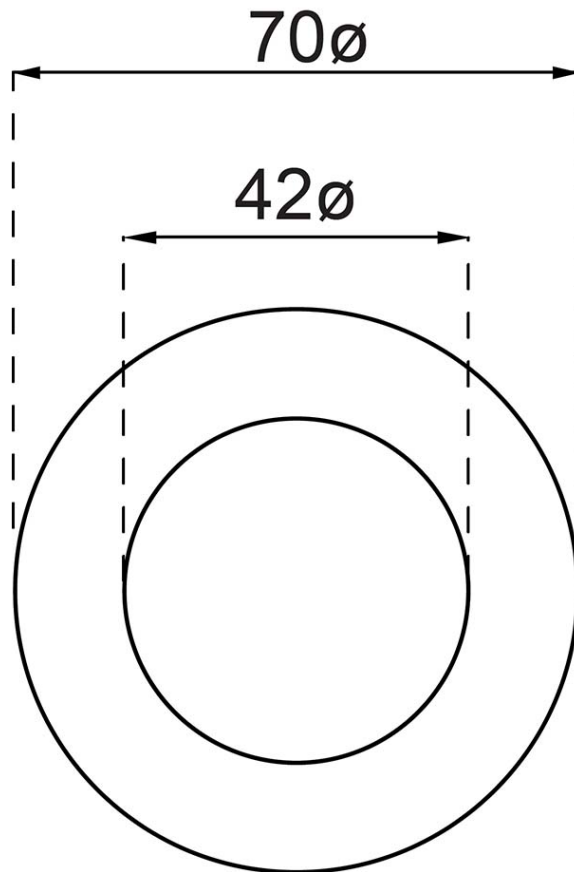

# Luxe Shower Mixer Trim

Brushed Gold

**Product Image** **Product Details**

**Code:** 6837585B  
**Brand:** Villeroy & Boch  
**Range:** Luxe  
**Warranty:** 15 Years\*  
**WELS:** N/A

**Additional Features** **Technical Specification**

**Required Product**  
 ColourChoice 7413300

**Recommended Products**

**Additional Notes**

- 35mm Ceramic Cartridge
- Compact 70mm Plate

**Installation Instructions**  
 \* ONLY USE COLOURCHOICE BODY 7413300