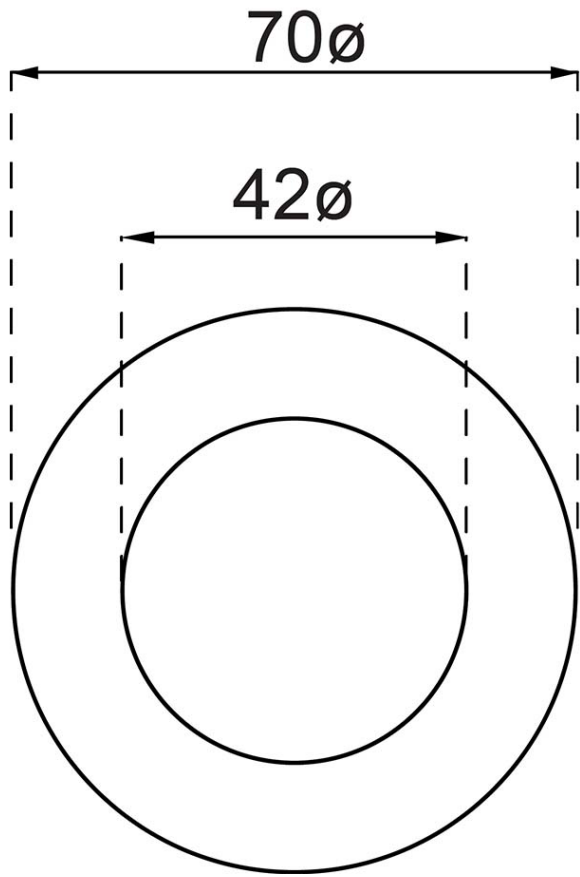

Luxe Shower Mixer Trim

Brushed Nickel

Product Image **Product Details**

Code: 6837580B
Brand: Villeroy & Boch
Range: Luxe
Warranty: 15 Years*
WELS: N/A

Additional Features **Technical Specification**

Required Product
 ColourChoice 741 3300

Recommended Products

Additional Notes

- 35mm Ceramic Cartridge
- Compact 70mm Plate

Installation Instructions
 * ONLY USE COLOURCHOICE BODY 741 3300

*Please visit argentaust.com.au/warranty to view the full warranty