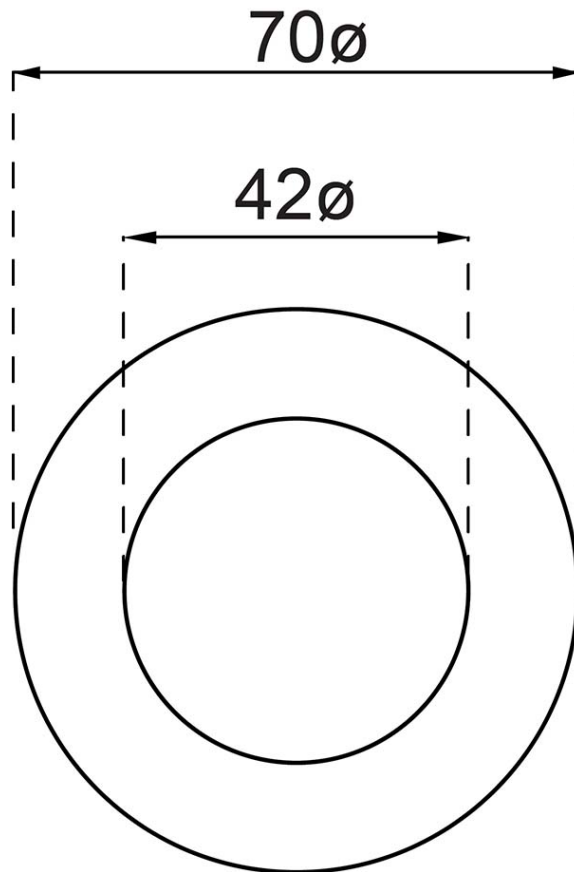

Luxx Shower Mixer Trim

Product Image **Product Details**

Code: 6837561B
Brand: Villeroy & Boch
Range: Luxx
Warranty: 15 Years*
WELS: N/A

Additional Features **Technical Specification**

Required Product
 ColourChoice 741 3300

Recommended Products

Additional Notes

- 35mm Ceramic Cartridge
- Compact 70mm Plate

Installation Instructions
 * ONLY USE COLOURCHOICE BODY 741 3300

*Please visit argentaust.com.au/warranty to view the full warranty