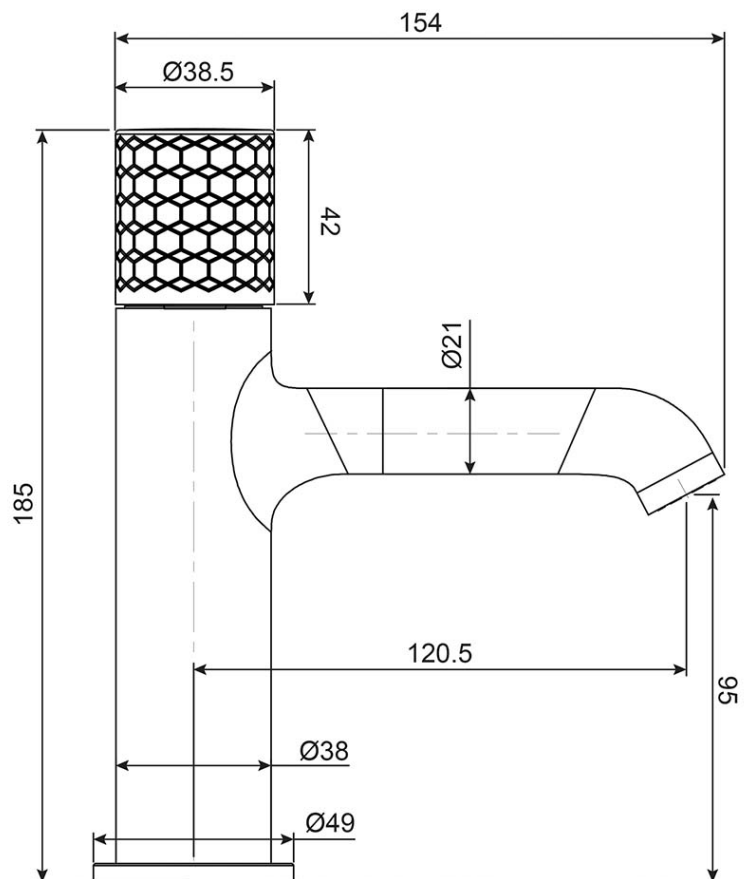

Luxe Basin Mixer
Brushed Gold

Product Image

Product Details

Code: 6833585B
Brand: Villeroy & Boch
Range: Luxe
Warranty: 15 Years*
WELS: 5 Star 5 LPM, Reg #: T44578

Additional Features

Technical Specification

Required Product

Recommended Products

Additional Notes

- Lead Free
- 25mm Ceramic Cartridge

Note: All dimensions are in millimetres and are subject to normal manufacturing variations. It is recommended to use the physical product measurements for cut-outs and rough-ins as the technical details shown may differ from the actual product. Use acetic cured silicone sealant. Do not use epoxy type adhesives. Clean with damp cloth. Do not use abrasive cleaners, liquids or pastes.