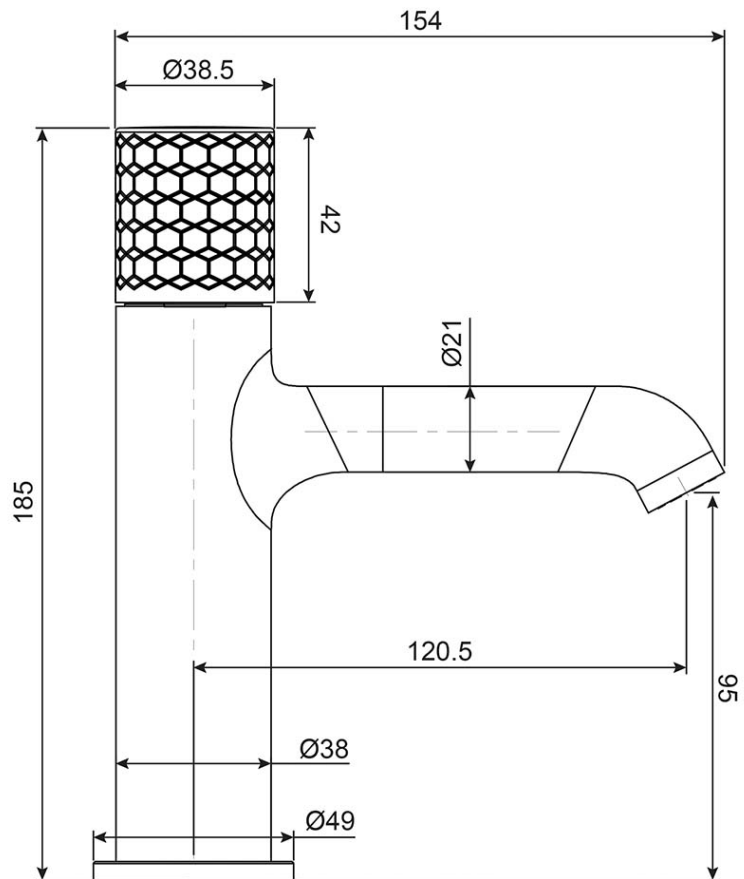

Luxe Basin Mixer
Brushed Nickel

Product Image

Product Details

Code: 6833580B
Brand: Villeroy & Boch
Range: Luxe
Warranty: 15 Years*
WELS: 5 Star 5 LPM, Reg #: T44578

Additional Features

Required Product

Recommended Products

Additional Notes

- Lead Free
- 25mm Ceramic Cartridge

Technical Specification

Note: All dimensions are in millimetres and are subject to normal manufacturing variations. It is recommended to use the physical product measurements for cut-outs and rough-ins as the technical details shown may differ from the actual product. Use acetic cured silicone sealant. Do not use epoxy type adhesives. Clean with damp cloth. Do not use abrasive cleaners, liquids or pastes.