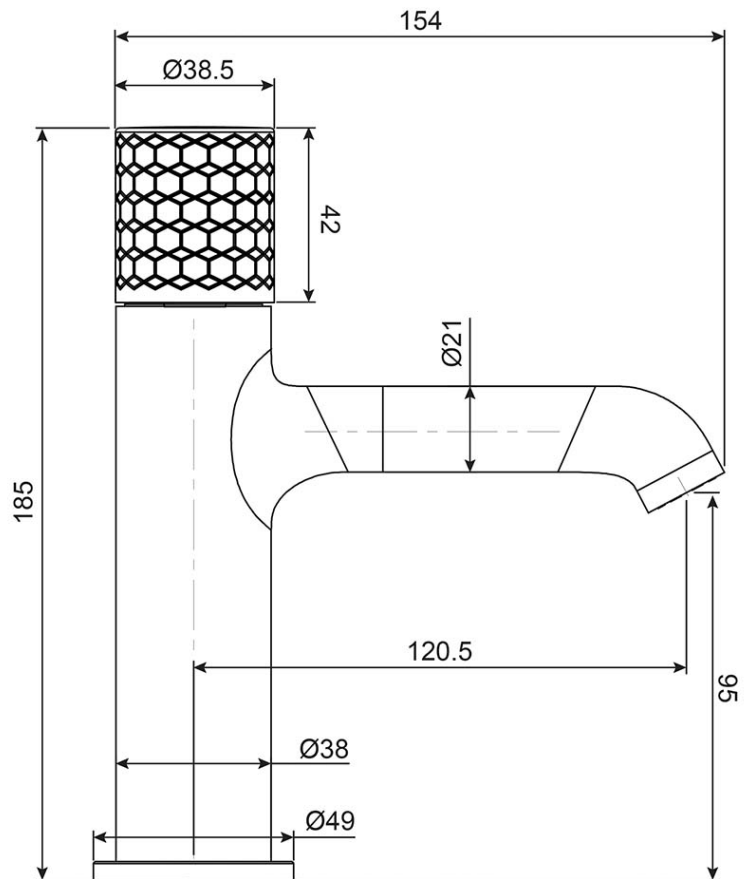

Luxe Basin Mixer

Product Image

Product Details

Code:	6833561B
Brand:	Villeroy & Boch
Range:	Luxe
Warranty:	15 Years*
WELS:	5 Star 5 LPM, Reg #: T44578

Additional Features

Required Product

Recommended Products

Additional Notes

- Lead Free
- 25mm Ceramic Cartridge

Technical Specification

Note: All dimensions are in millimetres and are subject to normal manufacturing variations. It is recommended to use the physical product measurements for cut-outs and rough-ins as the technical details shown may differ from the actual product. Use acetic cured silicone sealant. Do not use epoxy type adhesives. Clean with damp cloth. Do not use abrasive cleaners, liquids or pastes.