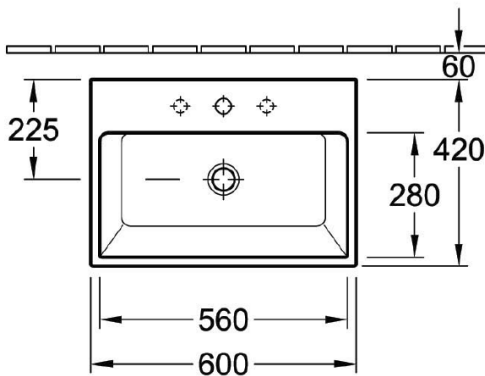

### SURFACE MOUNTED BASIN

PATERSON

NEW ZEALAND 1955

Also available in Black  
Product Code: 5135 60 50

X90043  
Click Clack Waste  
Chrome

<b>BRAND / MODEL</b>	Villeroy & Boch Memento – Surface Mounted Basin
<b>CODE</b>	5135 60 01
<b>DIMENSIONS</b>	600mm x 420mm
<b>WARRANTY</b>	5 Years*