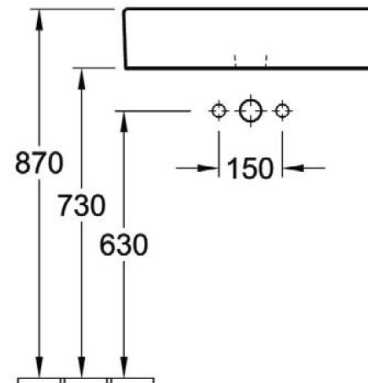

### SURFACE MOUNTED BASIN

PATERSON

NEW ZEALAND 1955

Also available in Black  
Product Code: 5135 60 50

X90043  
Click Clack Waste  
Chrome

<b>BRAND / MODEL</b>	Villeroy & Boch Memento – Surface Mounted Basin
<b>CODE</b>	5135 60 01
<b>DIMENSIONS</b>	600mm x 420mm
<b>WARRANTY</b>	5 Years*