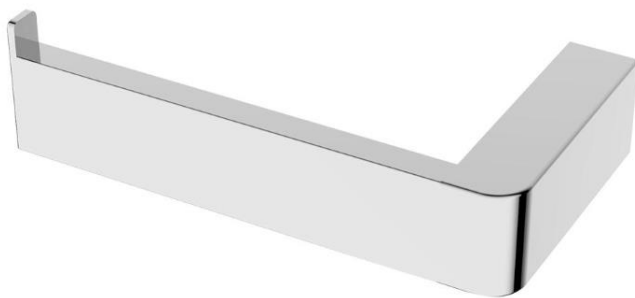

# TOILET ROLL HOLDER

PATERSON

NEW ZEALAND 1955

<b>BRAND / MODEL</b>	Argent Mondrian Neu Toilet Roll Holder
<b>FINISH</b>	Chrome, Matte Black, Brushed Nickel
<b>CODE</b>	AR93686L - Mondrian Neu toilet roll holder - left hand sided AR93686R - Mondrian Neu toilet roll holder - right hand faced Colour code to be added to end of code - Chrome = No addition to the code - Matte Black = MB, - Brushed Nickel = BN)
<b>WARRANTY</b>	5 Years*