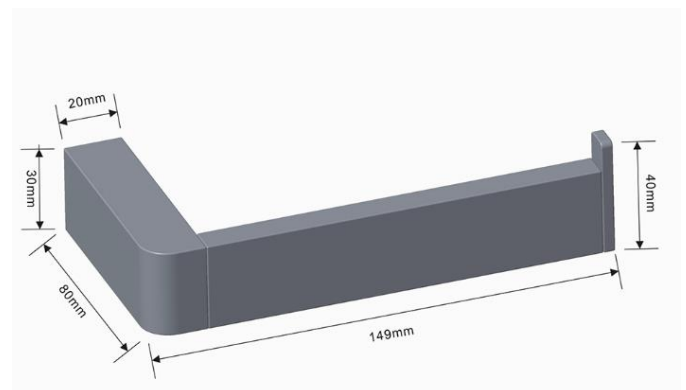

# TOILET ROLL HOLDER

PATERSON

NEW ZEALAND 1955

<b>BRAND / MODEL</b>	Argent Mondrian Neu Toilet Roll Holder
<b>FINISH</b>	Chrome, Matte Black, Brushed Nickel
<b>CODE</b>	AR93686L - Mondrian Neu toilet roll holder - left hand sided AR93686R - Mondrian Neu toilet roll holder - right hand faced Colour code to be added to end of code - Chrome = No addition to the code - Matte Black = MB, - Brushed Nickel = BN)
<b>WARRANTY</b>	5 Years*