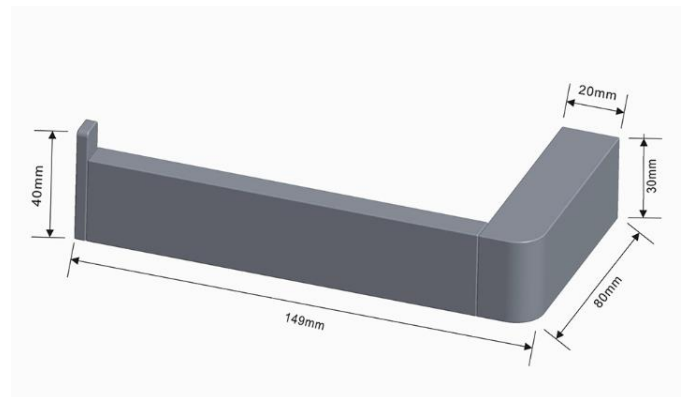

# TOILET ROLL HOLDER

PATERSON

NEW ZEALAND 1955

<b>BRAND / MODEL</b>	Argent Mondrian Neu Toilet Roll Holder
<b>FINISH</b>	Chrome, Matte Black, Brushed Nickel
<b>CODE</b>	AR93686L - Mondrian Neu toilet roll holder - left hand sided AR93686R - Mondrian Neu toilet roll holder - right hand faced Colour code to be added to end of code - Chrome = No addition to the code - Matte Black = MB, - Brushed Nickel = BN)
<b>WARRANTY</b>	5 Years*