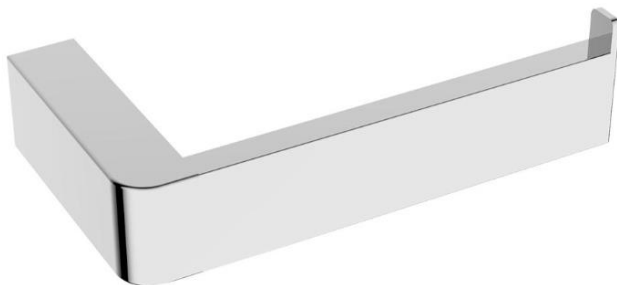

# TOILET ROLL HOLDER

PATERSON

NEW ZEALAND 1955

<b>BRAND / MODEL</b>	Argent Mondrian Neu Toilet Roll Holder
<b>FINISH</b>	Chrome, Matte Black, Brushed Nickel
<b>CODE</b>	AR93686L - Mondrian Neu toilet roll holder - left hand sided AR93686R - Mondrian Neu toilet roll holder - right hand faced Colour code to be added to end of code - Chrome = No addition to the code - Matte Black = MB, - Brushed Nickel = BN)
<b>WARRANTY</b>	5 Years*