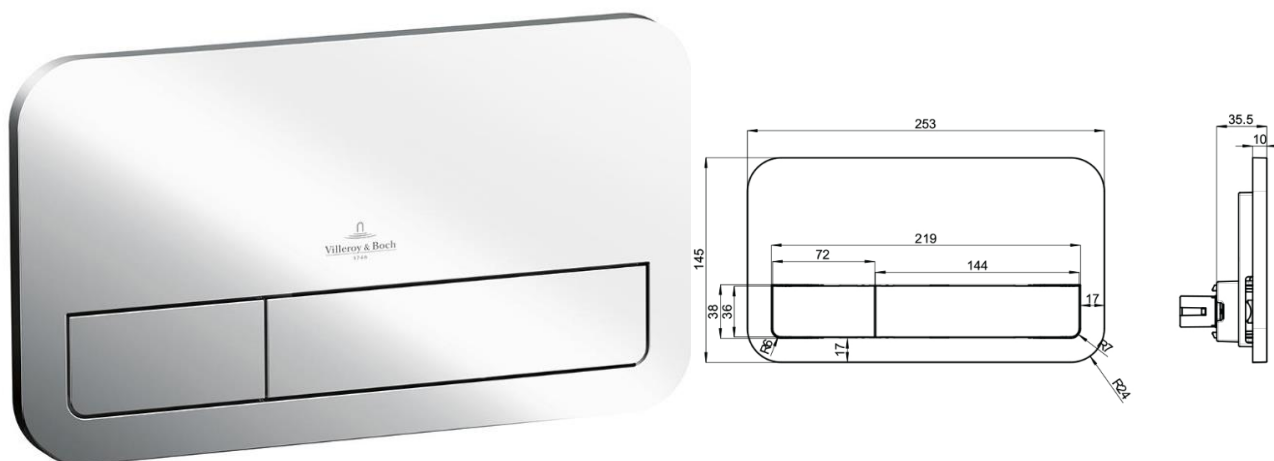

VILLEROY & BOCH

VICONNECT

E200 PUSH PLATE

PATERSON

NEW ZEALAND 1955

BRAND / MODEL	Villeroy & Boch Push Plate for ViConnect Inwall Cistern
ACTUATION TYPE	Mechanical
CODE	9223 33 00
COLOUR/FINISH	Chrome
WARRANTY	5 Years*
ADDITIONAL INFORMATION	The ViConnect installation systems are ideal for use with all toilets from Villeroy & Boch. The modern and timeless flush plates in exclusive Villeroy & Boch designs open up additional scope for an individual look to the bathroom. This complete one-stop solution is tried and tested with Villeroy & Boch quality – Made in Germany.