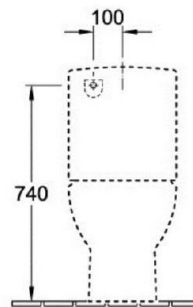

VILLEROY & BOCH

SUBWAY

BACK TO THE WALL SUITE

PATERSON

NEW ZEALAND 1955

*Image shown with standard seat

BRAND / MODEL	Villeroy & Boch Subway – Back to the wall suite
FINISH	White Sanitary Ceramic – Alpine White
CODE	6610C11 6610C11SS – Slim Seat
SET OUT	Universal S or P Trap – P trap set out 180mm, S Trap set out 70-210mm. Optional S trap outlet bend available if required – 150-300mm
SPECIFICATIONS	German dual flush mechanism, Rapid & extremely quiet fill valve, High Quality soft closing seat and cover. Concealed rear entry water inlet only.
WARRANTY	5 Years Ceramic, 10 Years seats (2 Years Soft-closing Dampers) 2 Years Valves, 12 Months Seals
WELS RATING	4 Star - 4.5 Litres per full flush, 3 Litres per half flush.