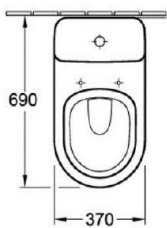

VILLEROY & BOCH

SUBWAY

BACK TO THE WALL SUITE

PATERSON

NEW ZEALAND 1955

*Image shown with standard seat

BRAND / MODEL	Villeroy & Boch Subway – Back to the wall suite
FINISH	White Sanitary Ceramic – Alpine White
CODE	6610C11 6610C11SS – Slim Seat
SET OUT	Universal S or P Trap – P trap set out 180mm, S Trap set out 70-210mm. Optional S trap outlet bend available if required – 150-300mm
SPECIFICATIONS	German dual flush mechanism, Rapid & extremely quiet fill valve, High Quality soft closing seat and cover. Concealed rear entry water inlet only.
WARRANTY	5 Years Ceramic, 10 Years seats (2 Years Soft-closing Dampers) 2 Years Valves, 12 Months Seals
WELS RATING	4 Star - 4.5 Litres per full flush, 3 Litres per half flush.