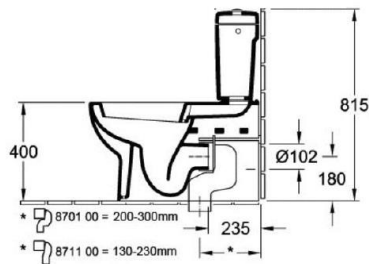

VILLEROY & BOCH

SUBWAY

BACK TO THE WALL SUITE

PATERSON

NEW ZEALAND 1955

*Image shown with standard seat

BRAND / MODEL	Villeroy & Boch Subway – Back to the wall suite
FINISH	White Sanitary Ceramic – Alpine White
CODE	6610C11 6610C11SS – Slim Seat
SET OUT	Universal S or P Trap – P trap set out 180mm, S Trap set out 70-210mm. Optional S trap outlet bend available if required – 150-300mm
SPECIFICATIONS	German dual flush mechanism, Rapid & extremely quiet fill valve, High Quality soft closing seat and cover. Concealed rear entry water inlet only.
WARRANTY	5 Years Ceramic, 10 Years seats (2 Years Soft-closing Dampers) 2 Years Valves, 12 Months Seals
WELS RATING	4 Star - 4.5 Litres per full flush, 3 Litres per half flush.