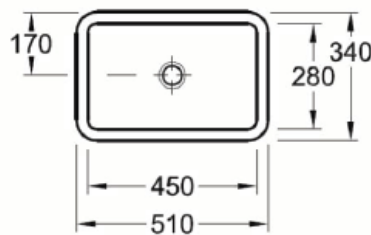

VILLEROY & BOCH

LOOP & FRIENDS

UNDERCOUNTER BASIN

PATERSON

NEW ZEALAND 1955

<b>BRAND / MODEL</b>	Villeroy & Boch Loop & Friends Undercounter Basin
<b>FINISH</b>	Alpine White
<b>CODE</b>	6163 10 01
<b>WARRANTY</b>	5 Years Ceramics
<b>DIMENSIONS</b>	450 X 280mm (Internal)