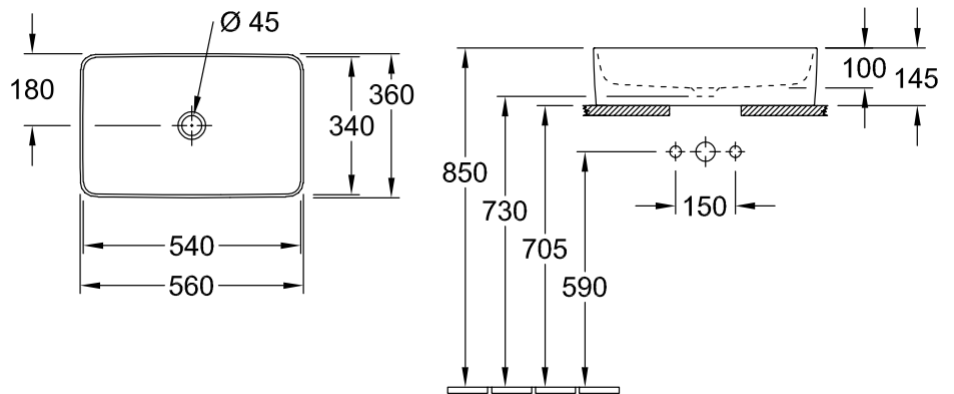

## Product Details

<b>Code:</b>	<b>4A205601</b>
Brand:	Villeroy & Boch
Range:	Collaro
Warranty:	5 Years*
Product Width:	580 mm
Product Depth:	360 mm

## Additional Features

**Required Product**  
32mm Waste

**Recommended Products**  
K316-D Pop Up Waste Series

### Additional Notes

- TitanCeram Slim Edge Basin
- No overflow

## Technical Specification

*Note: All dimensions are in millimetres and are subject to normal manufacturing variations. Always use the physical product measurements for cut-outs and rough-ins as the technical details shown may differ from the actual product. Use acetic cured silicone sealant. Do not use epoxy type adhesives. Clean with damp cloth. Do not use abrasive cleaners, liquids or pastes.*