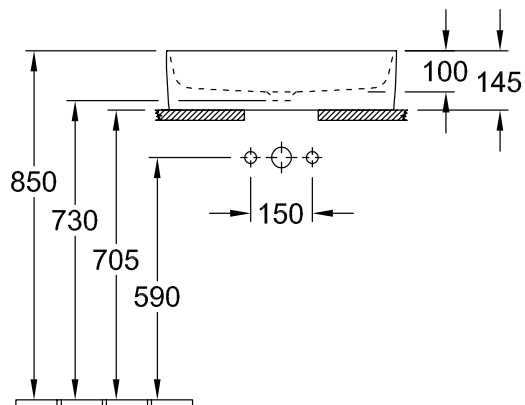

Collaro Oval Vessel Basin

TitanCeram

Product Image

Product Details

Code:	4A195601
Brand:	Villeroy & Boch
Range:	Collaro
Warranty:	5 Years*
Product Width:	560 mm
Product Depth:	360 mm

Additional Features

Required Product
32mm Waste

Recommended Products
K316-D Pop Up Waste Series

Additional Notes

- TitanCeram Slim Edge Basin
- No overflow

Technical Specification

Note: All dimensions are in millimetres and are subject to normal manufacturing variations. Always use the physical product measurements for cut-outs and rough-ins as the technical details shown may differ from the actual product. Use acetic cured silicone sealant. Do not use epoxy type adhesives. Clean with damp cloth. Do not use abrasive cleaners, liquids or pastes.