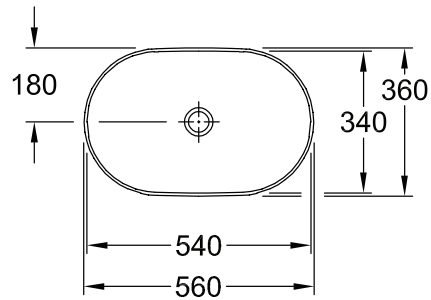

Collaro Oval Vessel Basin

TitanCeram

Product Image

Product Details

Code:	4A195601
Brand:	Villeroy & Boch
Range:	Collaro
Warranty:	5 Years*
Product Width:	560 mm
Product Depth:	360 mm

Additional Features

Required Product
32mm Waste

Recommended Products
K316-D Pop Up Waste Series

Additional Notes

- TitanCeram Slim Edge Basin
- No overflow

Technical Specification

Note: All dimensions are in millimetres and are subject to normal manufacturing variations. Always use the physical product measurements for cut-outs and rough-ins as the technical details shown may differ from the actual product. Use acetic cured silicone sealant. Do not use epoxy type adhesives. Clean with damp cloth. Do not use abrasive cleaners, liquids or pastes.