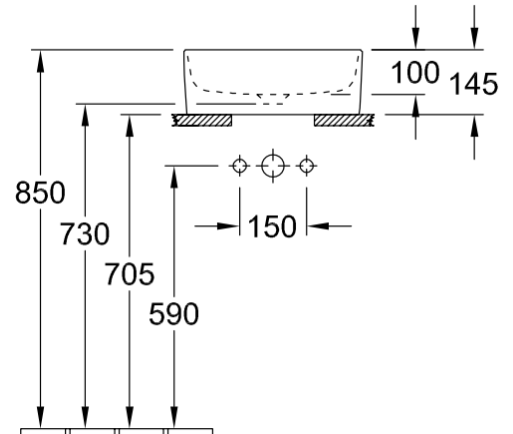

Collaro Round Vessel Basin

TitanCeram

Product Image

Product Details

Code:	4A184001
Brand:	Villeroy & Boch
Range:	Collaro
Warranty:	5 Years*
Product Width:	400 mm
Product Depth:	400 mm

Additional Features

Technical Specification

Required Product
32mm Waste

Recommended Products
K316-D Pop Up Waste Series

Additional Notes

- TitanCeram Slim Edge Basin
- No overflow

Note: All dimensions are in millimetres and are subject to normal manufacturing variations. Always use the physical product measurements for cut-outs and rough-ins as the technical details shown may differ from the actual product. Use acetic cured silicone sealant. Do not use epoxy type adhesives. Clean with damp cloth. Do not use abrasive cleaners, liquids or pastes.