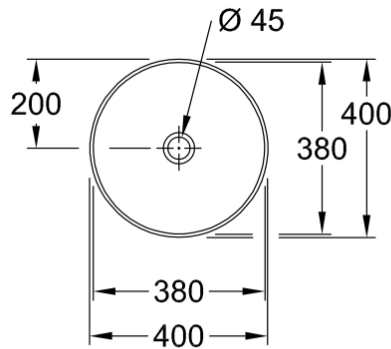

Collaro Round Vessel Basin

TitanCeram

Product Image

Product Details

Code:	4A184001
Brand:	Villeroy & Boch
Range:	Collaro
Warranty:	5 Years*
Product Width:	400 mm
Product Depth:	400 mm

Additional Features

Technical Specification

Required Product
32mm Waste

Recommended Products
K316-D Pop Up Waste Series

Additional Notes

- TitanCeram Slim Edge Basin
- No overflow

Note: All dimensions are in millimetres and are subject to normal manufacturing variations. Always use the physical product measurements for cut-outs and rough-ins as the technical details shown may differ from the actual product. Use acetic cured silicone sealant. Do not use epoxy type adhesives. Clean with damp cloth. Do not use abrasive cleaners, liquids or pastes.