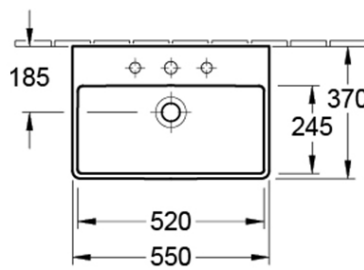

# Avento 550 Wall Basin

With Overflow

**Product Image**

**Product Details**

<b>SKU:</b>	<b>4A005501</b>
Brand:	Villeroy & Boch
Range:	Avento
Warranty:	5 Years*
Product Width:	550 mm
Product Depth:	370 mm
WELS:	N/A

**Additional Features**

**Required Product**

32mm Waste with overflow Pop Up Waste 32mm 2 Piece

**Recommended Products**

K316-D Pop Up Waste 32mm 2 Piece

**Additional Notes**

Available to purchase separately:  
 Matching trap cover 5222 00 01  
 Matching pedestal 5243 00 01

**Technical Specification**

*Note: All dimensions are in millimetres and are subject to normal manufacturing variations. Always use the physical product measurements for cut-outs and rough-ins as the technical details shown may differ from the actual product. Use acetic cured silicone sealant. Do not use epoxy type adhesives. Clean with damp cloth. Do not use abrasive cleaners, liquids or pastes.*