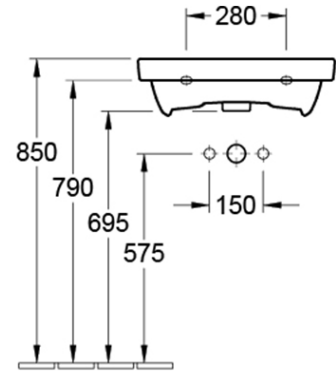

# Avento 550 Wall Basin

With Overflow

**Product Image**

**Product Details**

<b>SKU:</b>	<b>4A005501</b>
Brand:	Villeroy & Boch
Range:	Avento
Warranty:	5 Years*
Product Width:	550 mm
Product Depth:	370 mm
WELS:	N/A

**Additional Features**

**Required Product**

32mm Waste with overflow Pop Up Waste 32mm 2 Piece

**Recommended Products**

K316-D Pop Up Waste 32mm 2 Piece

**Additional Notes**

Available to purchase separately:  
 Matching trap cover 5222 00 01  
 Matching pedestal 5243 00 01

**Technical Specification**

*Note: All dimensions are in millimetres and are subject to normal manufacturing variations. Always use the physical product measurements for cut-outs and rough-ins as the technical details shown may differ from the actual product. Use acetic cured silicone sealant. Do not use epoxy type adhesives. Clean with damp cloth. Do not use abrasive cleaners, liquids or pastes.*