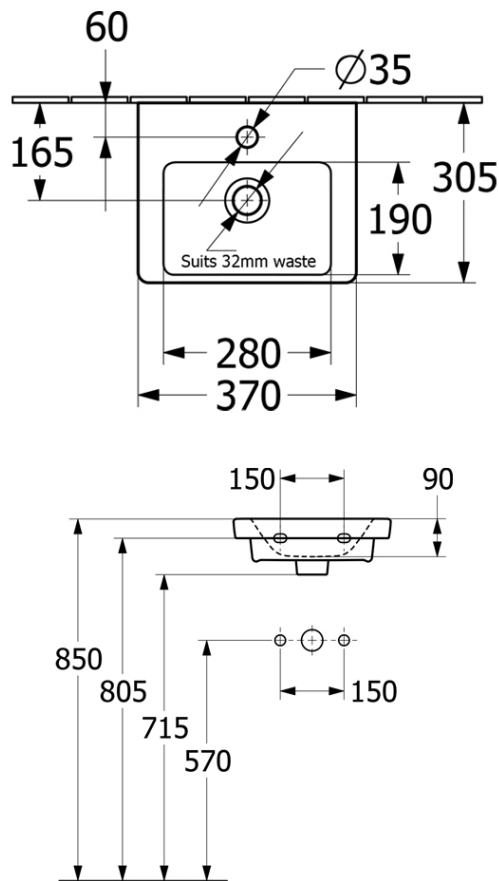

Subway 3.0 370 Handwash Basin

TitanCeram

Product Image

Product Details

Code:	43703701
Brand:	Villeroy & Boch
Range:	Subway 3.0
Warranty:	5 Years*
Product Width:	370 mm
Product Depth:	305 mm
WELS:	N/A

Additional Features

Required Product
32mm Waste

Recommended Products
K316-D Pop Up Waste Series

Additional Notes

- TitanCeram Slim Edge Basin with Offset Slot Overflow

Technical Specification

Note: All dimensions are in millimetres and are subject to normal manufacturing variations. Always use the physical product measurements for cut-outs and rough-ins as the technical details shown may differ from the actual product. Use acetic cured silicone sealant. Do not use epoxy type adhesives. Clean with damp cloth. Do not use abrasive cleaners, liquids or pastes.