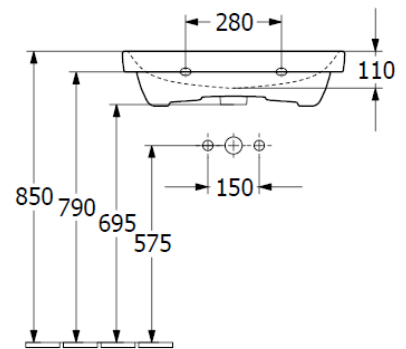

Avento 650 Wall Basin

1 Taphole, with Overflow

Product Image

Product Details

Code:	41586501
Brand:	Villeroy & Boch
Range:	Avento
Warranty:	5 Years*
Product Width:	650 mm
Product Depth:	470 mm
WELS:	N/A

Additional Features

Required Product
32mm PUW without overflow

Recommended Products Series
K316-D PUW Selection

Available to purchase separately:
Matching trap cover 5244 00 01
Matching pedestal 5243 00 01

Additional Notes

- With overflow

Installation Instructions

* Mounting bolts included

Technical Specification

Note: All dimensions are in millimetres and are subject to normal manufacturing variations. Always use the physical product measurements for cut-outs and rough-ins as the technical details shown may differ from the actual product. Use acetic cured silicone sealant. Do not use epoxy type adhesives. Clean with damp cloth. Do not use abrasive cleaners, liquids or pastes.