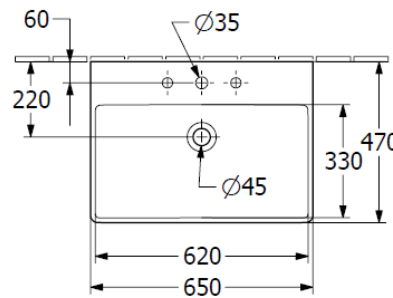

Avento 650 Wall Basin

1 Taphole, with Overflow

Product Image

Product Details

Code:	41586501
Brand:	Villeroy & Boch
Range:	Avento
Warranty:	5 Years*
Product Width:	650 mm
Product Depth:	470 mm
WELS:	N/A

Additional Features

Required Product
32mm PUW without overflow

Recommended Products Series
K316-D PUW Selection

Available to purchase separately:
Matching trap cover 5244 00 01
Matching pedestal 5243 00 01

Additional Notes

- With overflow

Installation Instructions

* Mounting bolts included

Technical Specification

Note: All dimensions are in millimetres and are subject to normal manufacturing variations. Always use the physical product measurements for cut-outs and rough-ins as the technical details shown may differ from the actual product. Use acetic cured silicone sealant. Do not use epoxy type adhesives. Clean with damp cloth. Do not use abrasive cleaners, liquids or pastes.