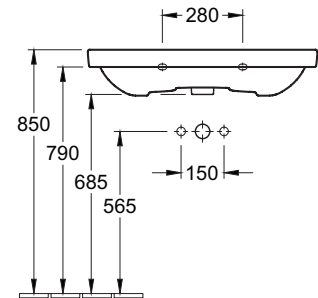

Avento 800 Wall Basin

1 Taphole, with Overflow

Product Image

Product Details

Code:	41568001
Brand:	Villeroy & Boch
Range:	Avento
Warranty:	5 Years*
Product Width:	800 mm
Product Depth:	470 mm
WELS:	N/A

Additional Features

Technical Specification

Required Product

32mm PUW with overflow

Recommended Products

Series K316-D PUW Selection

Available to purchase separately:

Matching trap cover 5244 00 01

Matching pedestal 5243 00 01

Additional Notes

- With overflow

Installation Instructions

* Mounting bolts included

Note: All dimensions are in millimetres and are subject to normal manufacturing variations. Always use the physical product measurements for cut-outs and rough-ins as the technical details shown may differ from the actual product. Use acetic cured silicone sealant. Do not use epoxy type adhesives. Clean with damp cloth. Do not use abrasive cleaners, liquids or pastes.