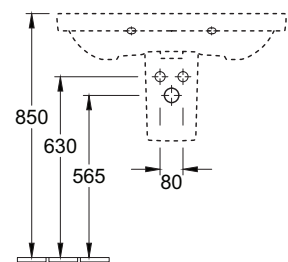

Avento 800 Wall Basin

1 Taphole, with Overflow

Product Image

Product Details

Code:	41568001
Brand:	Villeroy & Boch
Range:	Avento
Warranty:	5 Years*
Product Width:	800 mm
Product Depth:	470 mm
WELS:	N/A

Additional Features

Technical Specification

Required Product

32mm PUW with overflow

Recommended Products

Series K316-D PUW Selection

Available to purchase separately:

Matching trap cover 5244 00 01

Matching pedestal 5243 00 01

Additional Notes

- With overflow

Installation Instructions

* Mounting bolts included

Note: All dimensions are in millimetres and are subject to normal manufacturing variations. Always use the physical product measurements for cut-outs and rough-ins as the technical details shown may differ from the actual product. Use acetic cured silicone sealant. Do not use epoxy type adhesives. Clean with damp cloth. Do not use abrasive cleaners, liquids or pastes.