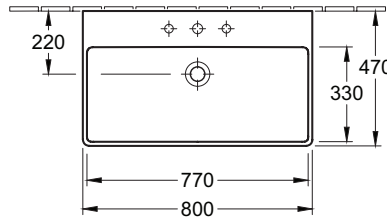

Avento 800 Wall Basin

1 Taphole, with Overflow

Product Image

Product Details

Code:	41568001
Brand:	Villeroy & Boch
Range:	Avento
Warranty:	5 Years*
Product Width:	800 mm
Product Depth:	470 mm
WELS:	N/A

Additional Features

Technical Specification

Required Product

32mm PUW with overflow

Recommended Products

Series K316-D PUW Selection

Available to purchase separately:

Matching trap cover 5244 00 01

Matching pedestal 5243 00 01

Additional Notes

- With overflow

Installation Instructions

* Mounting bolts included

Note: All dimensions are in millimetres and are subject to normal manufacturing variations. Always use the physical product measurements for cut-outs and rough-ins as the technical details shown may differ from the actual product. Use acetic cured silicone sealant. Do not use epoxy type adhesives. Clean with damp cloth. Do not use abrasive cleaners, liquids or pastes.