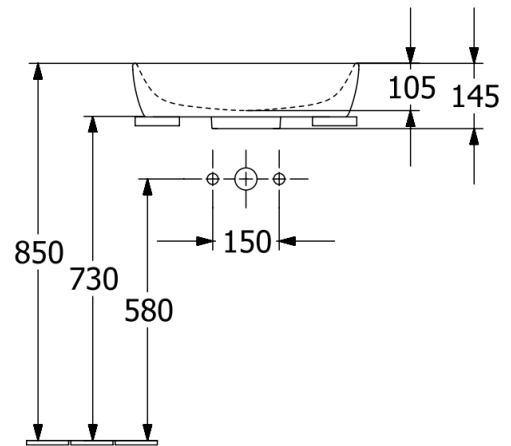

**Additional Features**

**Required Product**

**Recommended Products**

**Additional Notes**

- Includes non-closing waste with matching ceramic cover
- No overflow
- CeramicPlus

If required, a 32mm PUW can be purchased separately.

**Technical Specification**

*Note: All dimensions are in millimetres and are subject to normal manufacturing variations. Always use the physical product measurements for cut-outs and rough-ins as the technical details shown may differ from the actual product. Use acetic cured silicone sealant. Do not use epoxy type adhesives. Clean with damp cloth. Do not use abrasive cleaners, liquids or pastes.*