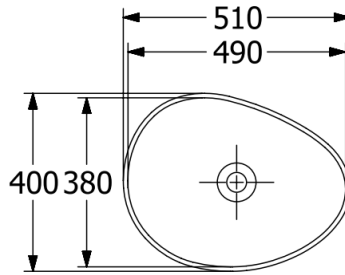

# Antao Vessel Basin

Morning Green

**Product Image**

**Product Details**

<b>SKU:</b>	<b>4A7351R8</b>
Brand:	Villeroy & Boch
Range:	Antao
Warranty:	5 Years*
Product Width:	510 mm
Product Depth:	400 mm
WELS:	N/A

**Additional Features**

**Required Product**

**Recommended Products**

**Additional Notes**

- Includes non-closing waste with matching ceramic cover
- No overflow
- CeramicPlus

If required, a 32mm PUW can be purchased separately.

**Technical Specification**

*Note: All dimensions are in millimetres and are subject to normal manufacturing variations. Always use the physical product measurements for cut-outs and rough-ins as the technical details shown may differ from the actual product. Use acetic cured silicone sealant. Do not use epoxy type adhesives. Clean with damp cloth. Do not use abrasive cleaners, liquids or pastes.*