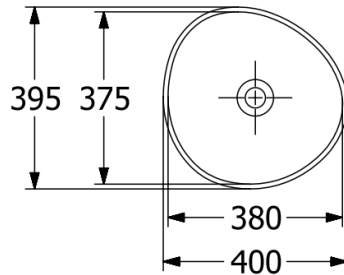

# Antao Vessel Basin

Pure Black

**Product Image**

**Product Details**

<b>SKU:</b>	<b>4A7240R7</b>
Brand:	Villeroy & Boch
Range:	Antao
Warranty:	5 Years*
Product Width:	400 mm
Product Depth:	395 mm
WELS:	N/A

**Additional Features**

**Required Product**

**Recommended Products**

**Additional Notes**

- Includes non-closing waste with matching ceramic cover
- No overflow
- CeramicPlus

If required, a 32mm PUW can be purchased separately.

**Technical Specification**

*Note: All dimensions are in millimetres and are subject to normal manufacturing variations. Always use the physical product measurements for cut-outs and rough-ins as the technical details shown may differ from the actual product. Use acetic cured silicone sealant. Do not use epoxy type adhesives. Clean with damp cloth. Do not use abrasive cleaners, liquids or pastes.*