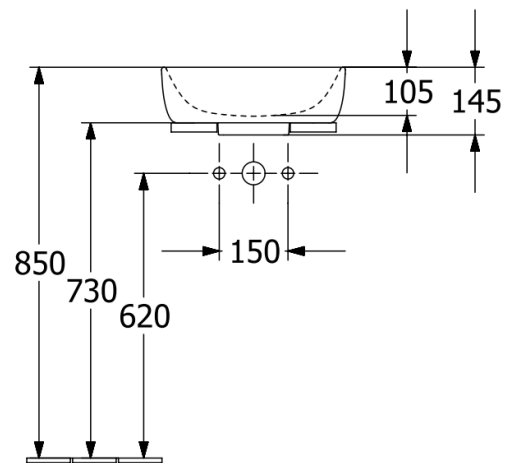

# Antao Vessel Basin

Pure Black

**Product Image**

**Product Details**

<b>SKU:</b>	<b>4A7240R7</b>
Brand:	Villeroy & Boch
Range:	Antao
Warranty:	5 Years*
Product Width:	400 mm
Product Depth:	395 mm
WELS:	N/A

**Additional Features**

**Required Product**

**Recommended Products**

**Additional Notes**

- Includes non-closing waste with matching ceramic cover
- No overflow
- CeramicPlus

If required, a 32mm PUW can be purchased separately.

**Technical Specification**

*Note: All dimensions are in millimetres and are subject to normal manufacturing variations. Always use the physical product measurements for cut-outs and rough-ins as the technical details shown may differ from the actual product. Use acetic cured silicone sealant. Do not use epoxy type adhesives. Clean with damp cloth. Do not use abrasive cleaners, liquids or pastes.*