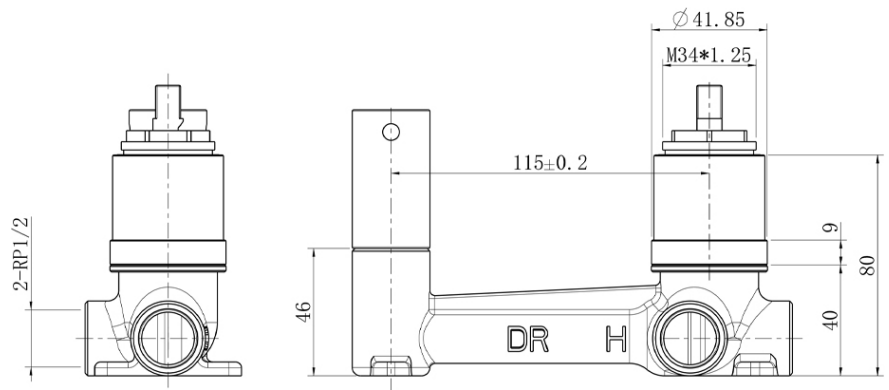

ColourChoice Wall Mounted Basin Mixer Body 35mm

Product Image

Product Details

Code:	8733500
Brand:	Villeroy & Boch
Range:	ColourChoice
Warranty:	15 Years*
WELS:	N/A

Additional Features

Required Product

Recommended Products

Additional Notes

- Lead Free
- One Body For All Colours
- Choose Colour & Design In Final Stage of Building/Renovation
- 4 Screw Fixing for Accurate Installation
- Compact Body

Technical Specification

Note: All dimensions are in millimeters and are subject to normal manufacturing variations. It is recommended to use the physical product measurements for cut-outs and rough-ins as the technical details shown may differ from the actual product. Use acetic cured silicone sealant. Do not use epoxy type adhesives. Clean with damp cloth. Do not use abrasive cleaners, liquids or pastes.