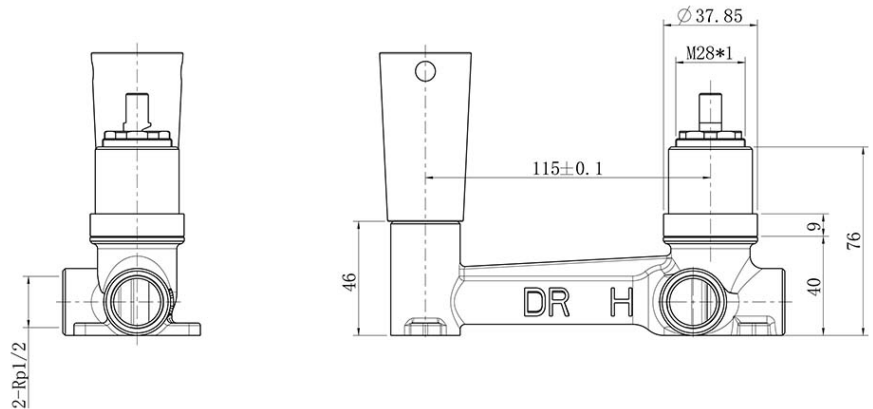

ColourChoice Wall Mounted Basin Mixer Body 25mm

Product Image

Product Details

Code:	6622500
Brand:	Villeroy & Boch
Range:	ColourChoice
Warranty:	15 Years*
WELS:	N/A

Additional Features

Required Product

Recommended Products

Additional Notes

- Lead Free
- One Body For All Colours & Designs
- Choose Colour & Design In Final Stage of Building/Renovation
- 4 Screw Fixing for Accurate Installation
- Compact Body

Installation Instructions

* This Body Is Only Compatible With Vita 25 Wall Mounted Basin Mixer Trim

Technical Specification

Note: All dimensions are in millimetres and are subject to normal manufacturing variations. Always use the physical product measurements for cut-outs and rough-ins as the technical details shown may differ from the actual product. Use acetic cured silicone sealant. Do not use epoxy type adhesives. Clean with damp cloth. Do not use abrasive cleaners, liquids or pastes.