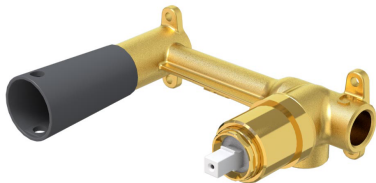

ColourChoice Wall Mounted Basin Mixer Body 25mm

Product Image

Product Details

Code:	6622500
Brand:	Villeroy & Boch
Range:	ColourChoice
Warranty:	15 Years*
WELS:	N/A

Additional Features

Required Product

Recommended Products

Additional Notes

- Lead Free
- One Body For All Colours & Designs
- Choose Colour & Design In Final Stage of Building/Renovation
- 4 Screw Fixing for Accurate Installation
- Compact Body

Installation Instructions

* This Body Is Only Compatible With Vita 25 Wall Mounted Basin Mixer Trim

Technical Specification

Note: All dimensions are in millimetres and are subject to normal manufacturing variations. Always use the physical product measurements for cut-outs and rough-ins as the technical details shown may differ from the actual product. Use acetic cured silicone sealant. Do not use epoxy type adhesives. Clean with damp cloth. Do not use abrasive cleaners, liquids or pastes.