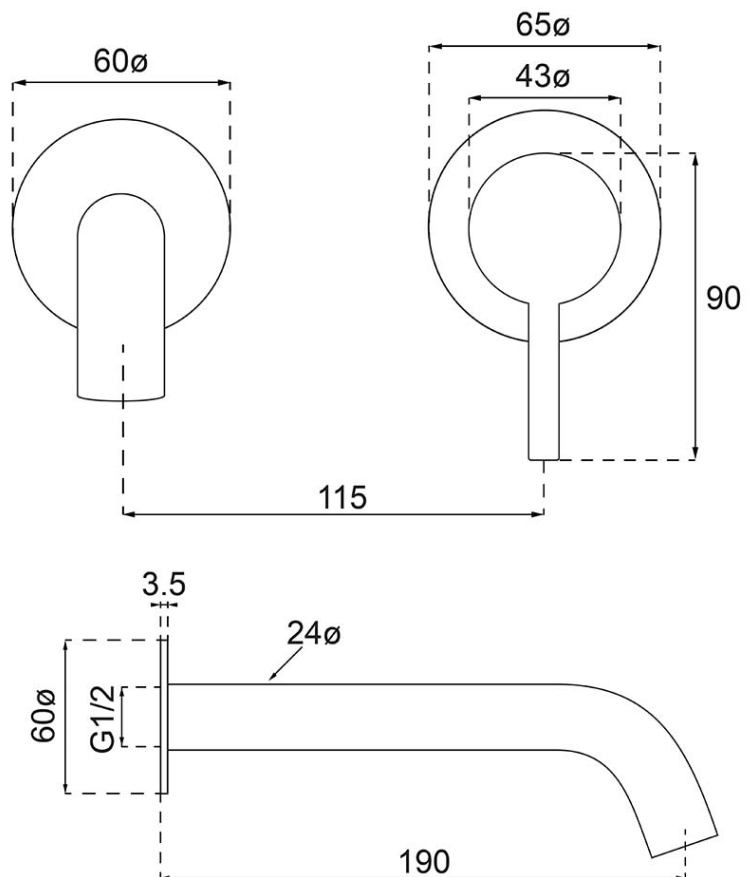

## Additional Features

**Required Product**  
ColourChoice 8733500

**Recommended Products**

**Additional Notes**

- Lead Free
- 115mm Centres
- 35mm Ceramic Cartridge
- Spout Can Be Positioned On The Left Hand Side Of The Mixer Only
- Use as a Bath Mixer By Changing To The Full Flow Aerator Provided In The Box

## Technical Specification

*Note: All dimensions are in millimetres and are subject to normal manufacturing variations. Always use the physical product measurements for cut-outs and rough-ins as the technical details shown may differ from the actual product. Use acetic cured silicone sealant. Do not use epoxy type adhesives. Clean with damp cloth. Do not use abrasive cleaners, liquids or pastes.*