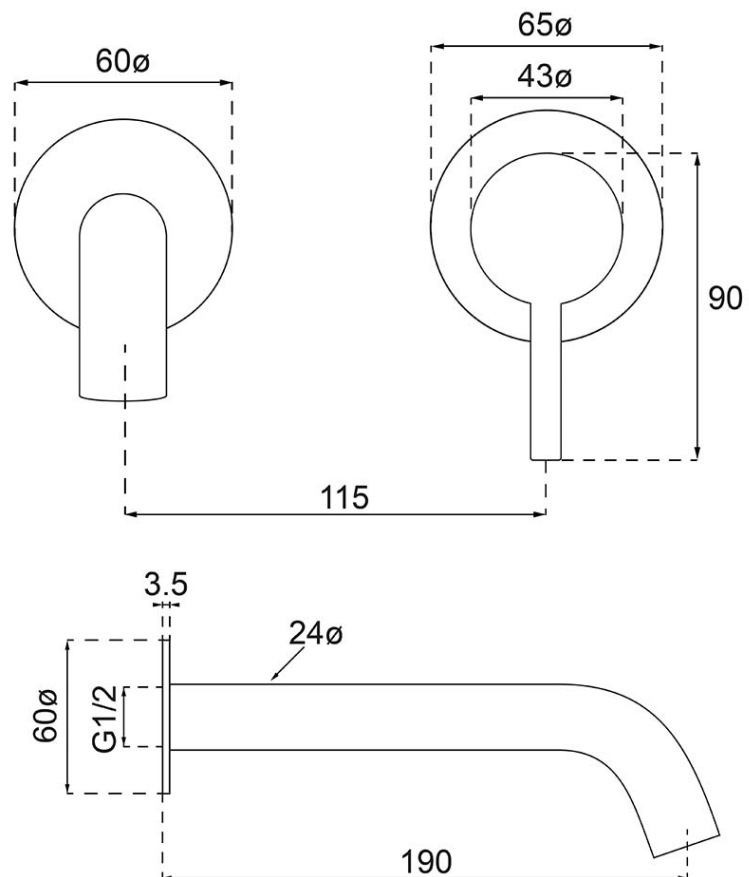

Vita 35 Wall Mounted Basin/Bath Trim

Brushed Gold

Product Image

Product Details

Code:	1104585B
Brand:	Villeroy & Boch
Range:	Vita
Warranty:	15 Years*
WELS:	5 Star 5.5 LPM, Reg #: T43574

Additional Features

Required Product
ColourChoice 8733500

Recommended Products

Additional Notes

- Lead Free
- 115mm Centres
- 35mm Ceramic Cartridge
- Spout Can Be Positioned On The Left Hand Side Of The Mixer Only
- Use as a Bath Mixer By Changing To The Full Flow Aerator Provided In The Box

Installation Instructions

* NOT COMPATIBLE WITH UNIVERSAL BODY

* ONLY USE COLOURCHOICE BODY 8733500

Technical Specification

Note: All dimensions are in millimetres and are subject to normal manufacturing variations. Always use the physical product measurements for cut-outs and rough-ins as the technical details shown may differ from the actual product. Use acetic cured silicone sealant. Do not use epoxy type adhesives. Clean with damp cloth. Do not use abrasive cleaners, liquids or pastes.