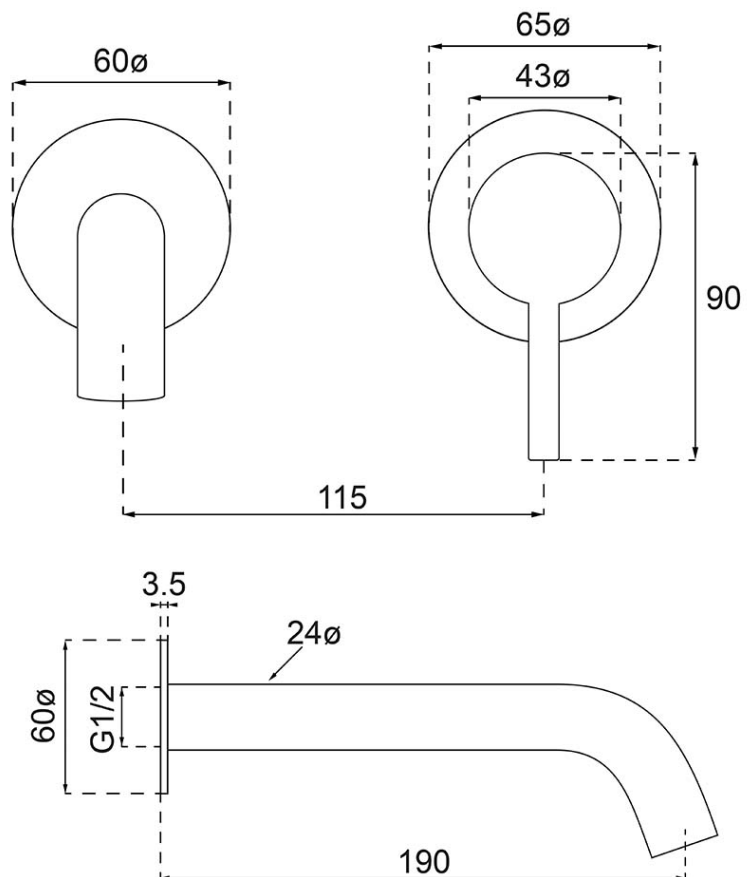

Vita 35 Wall Mounted Basin/Bath Trim

Brushed Nickel

Product Image

Product Details

Code:	1104580B
Brand:	Villeroy & Boch
Range:	Vita
Warranty:	15 Years*
WELS:	5 Star 5.5 LPM, Reg #: T43574

Additional Features

Required Product
ColourChoice 8733500

Recommended Products

Additional Notes

- Lead Free
- 115mm Centres
- 35mm Ceramic Cartridge
- Spout Can Be Positioned On The Left Hand Side Of The Mixer Only
- Use as a Bath Mixer By Changing To The Full Flow Aerator Provided In The Box

Installation Instructions

* NOT COMPATIBLE WITH UNIVERSAL BODY

* ONLY USE COLOURCHOICE BODY 8733500

Technical Specification

Note: All dimensions are in millimetres and are subject to normal manufacturing variations. Always use the physical product measurements for cut-outs and rough-ins as the technical details shown may differ from the actual product. Use acetic cured silicone sealant. Do not use epoxy type adhesives. Clean with damp cloth. Do not use abrasive cleaners, liquids or pastes.