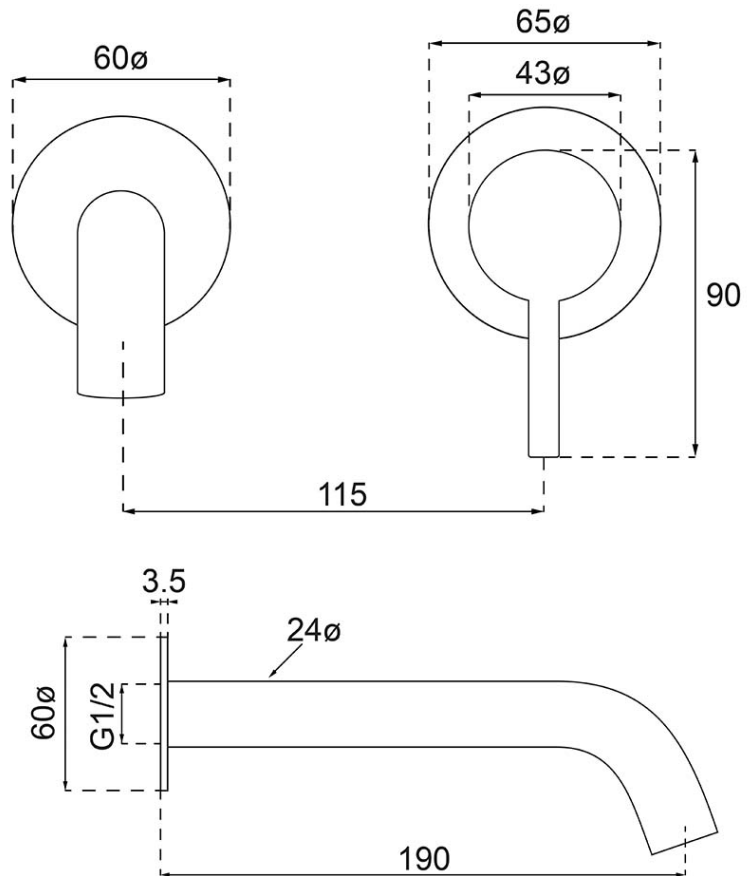

Vita 35 Wall Mounted Basin/Bath Trim

Product Image

Product Details

Code: 1104561B
Brand: Villeroy & Boch
Range: Vita
Warranty: 15 Years*
WELS: 5 Star 5.5 LPM, Reg #: T43574

Additional Features

Technical Specification

Required Product

ColourChoice 8733500

Recommended Products

Additional Notes

- Lead Free
- 115mm Centres
- 35mm Ceramic Cartridge
- Spout Can Be Positioned On The Left Hand Side Of The Mixer Only
- Use as a Bath Mixer By Changing To The Full Flow Aerator Provided In The Box

Installation Instructions

- * NOT COMPATIBLE WITH UNIVERSAL BODY
- * ONLY USE COLOURCHOICE BODY 8733500

Note: All dimensions are in millimetres and are subject to normal manufacturing variations. Always use the physical product measurements for cut-outs and rough-ins as the technical details shown may differ from the actual product. Use acetic cured silicone sealant. Do not use epoxy type adhesives. Clean with damp cloth. Do not use abrasive cleaners, liquids or pastes.