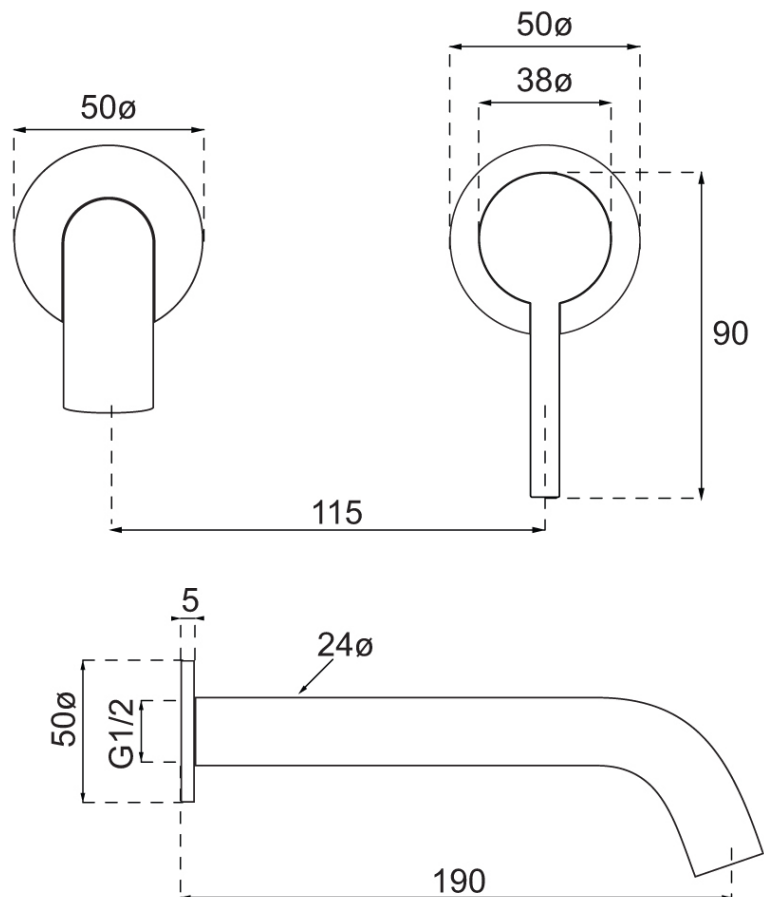

### Additional Notes

- Lead Free
- 115mm Centres
- 25mm Ceramic Cartridge
- Spout Can Be Positioned On The Left Hand Side Of The Mixer Only
- Uses 50mm Micro Plates & Unique Micro 25mm ColourChoice Body

## Technical Specification

*Note: All dimensions are in millimetres and are subject to normal manufacturing variations. Always use the physical product measurements for cut-outs and rough-ins as the technical details shown may differ from the actual product. Use acetic cured silicone sealant. Do not use epoxy type adhesives. Clean with damp cloth. Do not use abrasive cleaners, liquids or pastes.*