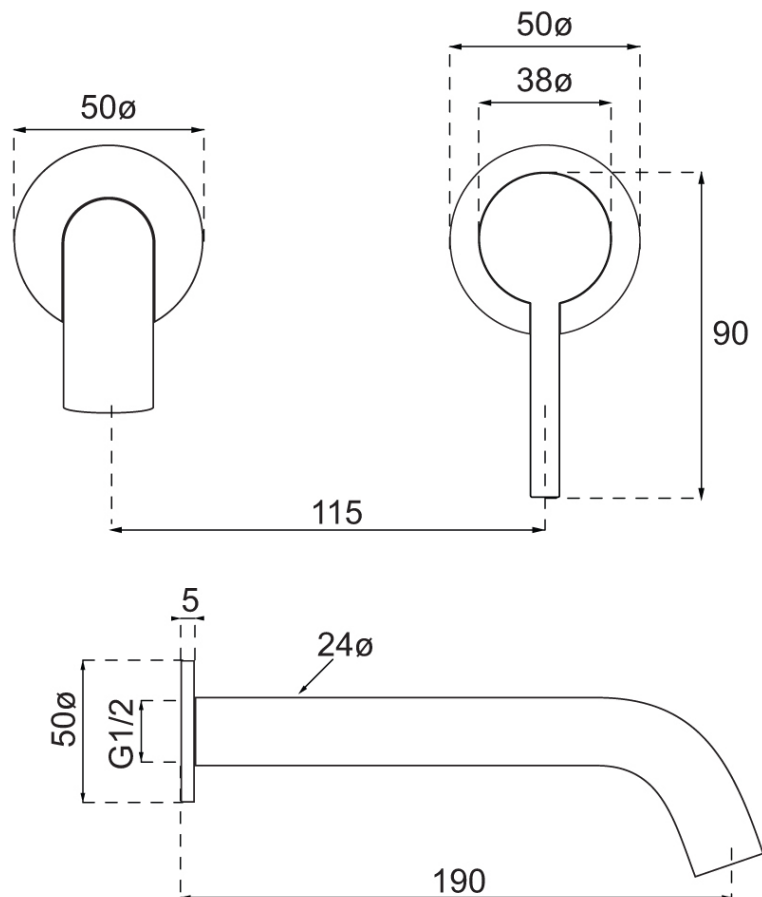

### Additional Notes

- Lead Free
- 115mm Centres
- 25mm Ceramic Cartridge
- Spout Can Be Positioned On The Left Hand Side Of The Mixer Only
- Uses 50mm Micro Plates & Unique Micro 25mm ColourChoice Body

## Technical Specification

*Note: All dimensions are in millimetres and are subject to normal manufacturing variations. Always use the physical product measurements for cut-outs and rough-ins as the technical details shown may differ from the actual product. Use acetic cured silicone sealant. Do not use epoxy type adhesives. Clean with damp cloth. Do not use abrasive cleaners, liquids or pastes.*