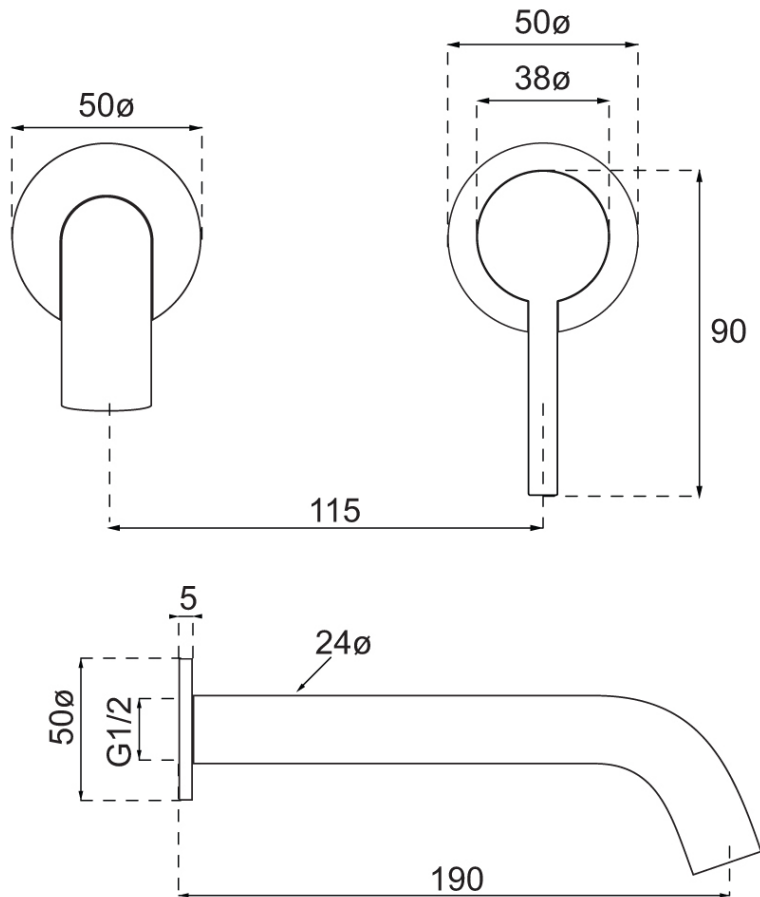

Vita 25 Wall Mounted Basin Trim

Brushed Nickel

Product Image

Product Details

Code:	1102580B
Brand:	Villeroy & Boch
Range:	Vita
Warranty:	15 Years*
WELS:	5 Star 5.5 LPM, Reg #: T43573

Additional Features

Required Product
ColourChoice 6622500

Recommended Products

Additional Notes

- Lead Free
- 115mm Centres
- 25mm Ceramic Cartridge
- Spout Can Be Positioned On The Left Hand Side Of The Mixer Only
- Uses 50mm Micro Plates & Unique Micro 25mm ColourChoice Body

Installation Instructions

- * NOT COMPATIBLE WITH UNIVERSAL BODY
- * ONLY USE COLOURCHOICE BODY 6622500

Technical Specification

Note: All dimensions are in millimetres and are subject to normal manufacturing variations. Always use the physical product measurements for cut-outs and rough-ins as the technical details shown may differ from the actual product. Use acetic cured silicone sealant. Do not use epoxy type adhesives. Clean with damp cloth. Do not use abrasive cleaners, liquids or pastes.