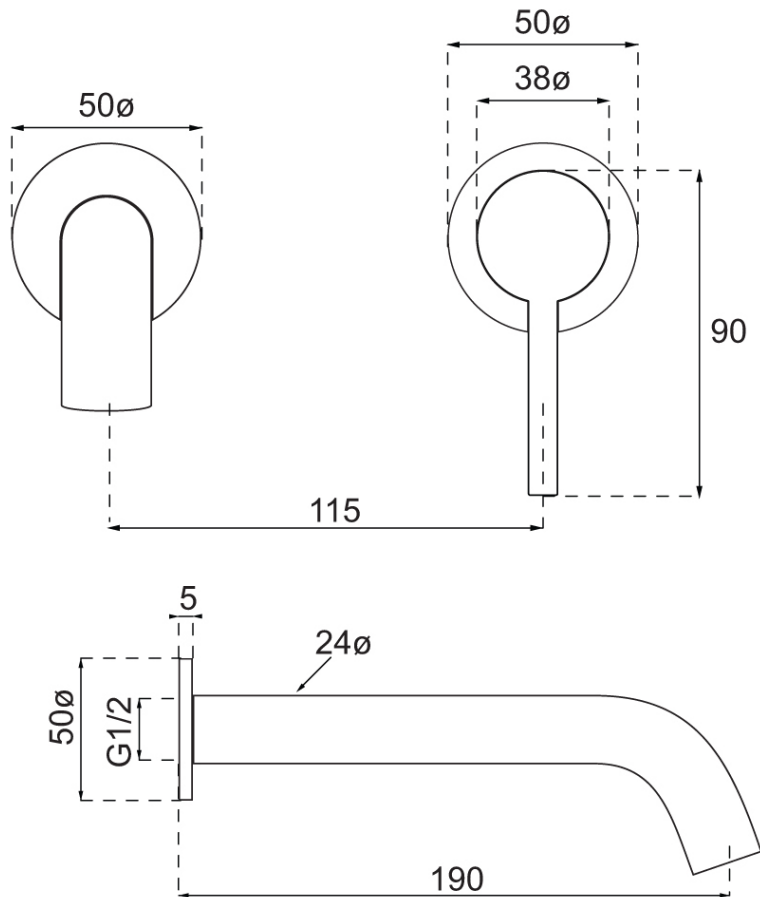

Vita 25 Wall Mounted Basin Trim

Product Image

Product Details

| | |
|--------------|-------------------------------|
| Code: | 1102561B |
| Brand: | Villeroy & Boch |
| Range: | Vita |
| Warranty: | 15 Years* |
| WELS: | 5 Star 5.5 LPM, Reg #: T43573 |

Additional Features

Required Product
ColourChoice 6622500

Recommended Products

Additional Notes

- Lead Free
- 115mm Centres
- 25mm Ceramic Cartridge
- Spout Can Be Positioned On The Left Hand Side Of The Mixer Only
- Uses 50mm Micro Plates & Unique Micro 25mm ColourChoice Body

Installation Instructions

* NOT COMPATABLE WITH UNIVERSAL BODY

* ONLY USE COLOURCHOICE BODY 6622500

Technical Specification

Note: All dimensions are in millimetres and are subject to normal manufacturing variations. Always use the physical product measurements for cut-outs and rough-ins as the technical details shown may differ from the actual product. Use acetic cured silicone sealant. Do not use epoxy type adhesives. Clean with damp cloth. Do not use abrasive cleaners, liquids or pastes.