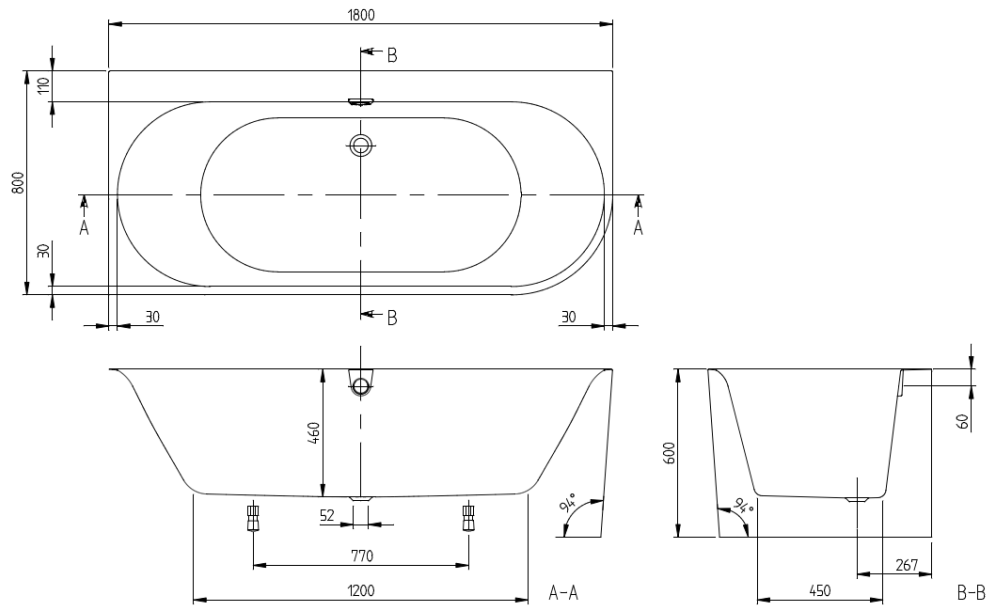

# Oberon 2.1 BTW LHD Corner Bath 1800

Quaryl

**Product Image**

**Product Details**

<b>Code:</b>	<b>UBQ1800BN9CL00VD01</b>
Brand:	Villeroy & Boch
Range:	Oberon 2.1
Warranty:	10 Years*
Product Width:	1800 mm
Product Depth:	800 mm

**Additional Features**

**Required Product**

**Recommended Products**

**Additional Notes**

- Quaryl
- Overflow
- Central Waste

**Technical Specification**

*Note: All dimensions are in millimetres and are subject to normal manufacturing variations. Always use the physical product measurements for cut-outs and rough-ins as the technical details shown may differ from the actual product. Use acetic cured silicone sealant. Do not use epoxy type adhesives. Clean with damp cloth. Do not use abrasive cleaners, liquids or pastes.*