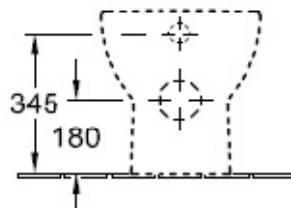

Subway

Back To The Wall Pan For Inwall Cistern

Product Details

Specifications:

SOFT  CLOSE

P Trap Pan
Product Code: 6607 10 01

Soft Close Seat
Product Code: 63A

Product Dimensions

* Adjustment range with commercially available 90 degree drainbend