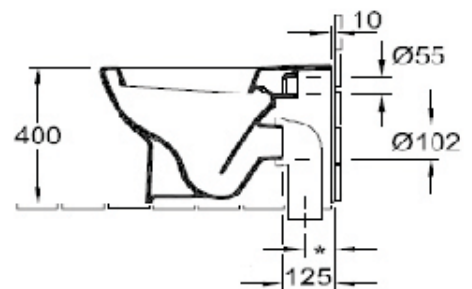

Subway

Back To The Wall Pan For Inwall Cistern

Product Details

Specifications:

SOFT  CLOSE

P Trap Pan
Product Code: 6607 10 01

Soft Close Seat
Product Code: 63A

Product Dimensions

* Adjustment range with commercially available 90 degree drainbend