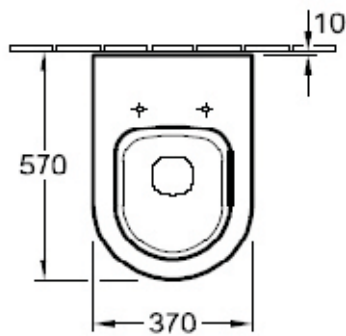

Subway

Back To The Wall Pan For Inwall Cistern

Product Details

Specifications:

SOFT  CLOSE

P Trap Pan
Product Code: 6607 10 01

Soft Close Seat
Product Code: 63A

Product Dimensions

* Adjustment range with commercially available 90 degree drainbend